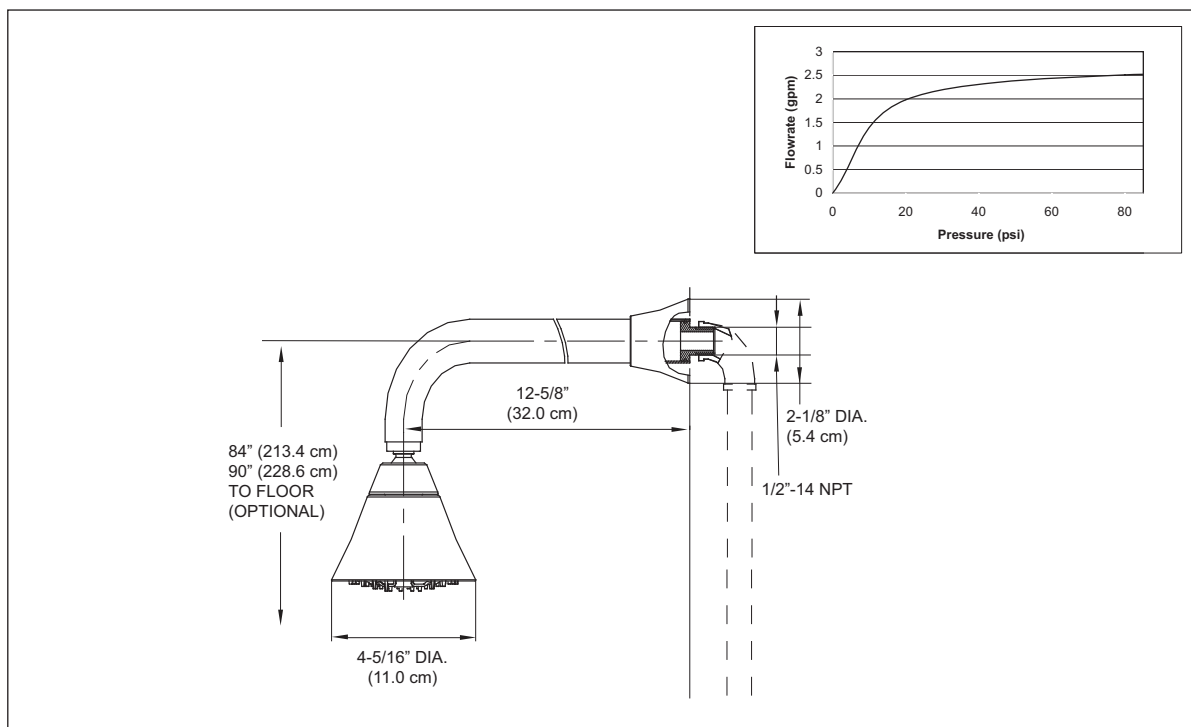

Flow Rate: 2.5 gpm (9.5 lpm) max.

Warranty: Lifetime Limited Warranty
(Residential use)
One Year (Commercial use)

Material: Metal

Shipping Weight:

Individual 3.41 lbs.

Shipping Dimensions:

Individual
17"L x 10"W x 5"H

■ CODES/STANDARDS

Complies with and exceeds the following standards:

ASME A112.18.1M / CSA B125

Listed by:

IAPMO

These dimensions and specifications are subject to change without notice.

TS794A - Nexus® Standard Showerhead