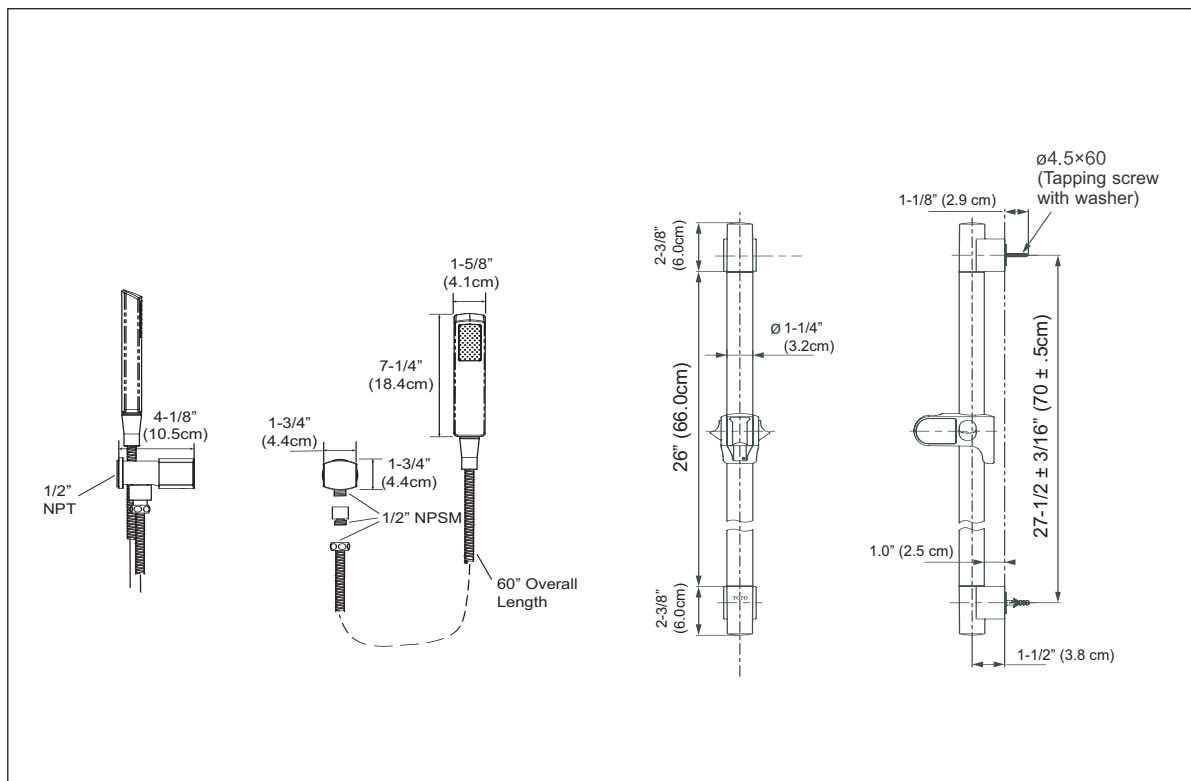

Shipping Dimensions: **Individual**
33-1/2"L x 10"W
x 4-1/4"H

Case (Qty 3)
36-1/2"L x 4-1/4"W
x 12-3/4"H

CODES/STANDARDS

Complies with and exceeds the following standards:
ASME A112.18.1M / CSA B125-2005

Listed by:
IAPMO / C-UPC, and other municipalities

These dimensions and specifications are subject to change
without notice.

TS960HC - Soirée™ Hand Shower Set (with slide bar)

TOTO®

TOTO® U.S.A., INC. • 1155 Southern Road, Morrow, GA 30260
Tel. (888) 295-8134 • Fax. (800) 699-4889 • www.totousa.com