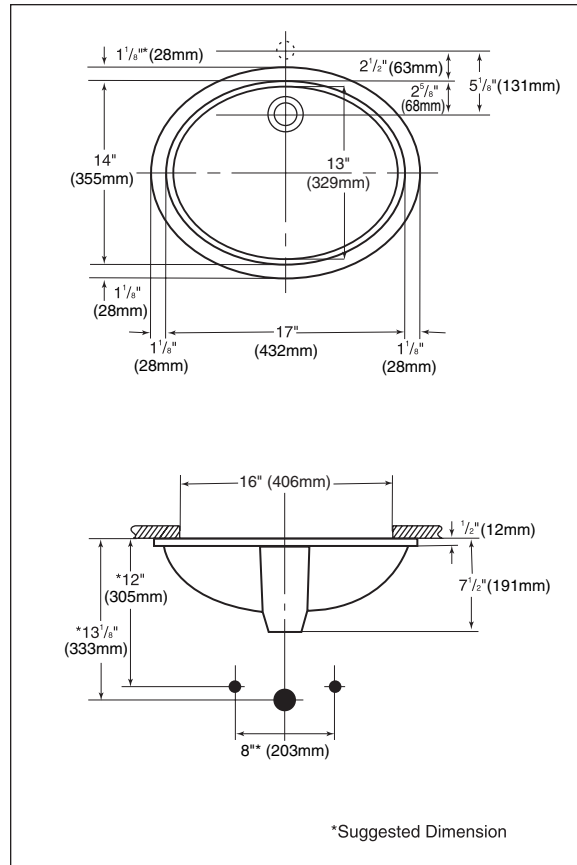

LT579G/LT579

Rendezvous Undercounter Lavatory

DESIGN

Distinctive oval undercounter design ideal for narrow countertops.

FUNCTION

Durable vitreous china offers years of quality use.

SPECIFICATIONS

Waste: 1¹/₄" O.D.
Size: 19¹/₄"W x 16¹/₄"D
Basin: 17"W x 14"D
Warranty: Five Year Limited Warranty
Material: Vitreous china

Shipping Weight: **LT579G / LT579**
17 lbs.

Shipping Dimensions: **LT579G / LT579**
22"W x 8¹/₂"H x 18¹/₂"L

Fixture dimensions meet ANSI/ASME standard A112.19.2M and CAN/CSA B 45 requirements.

Listing / Approvals: IAPMO/UPC, CSA, City of Los Angeles, State of Massachusetts, and others.

Meets the American Disabilities Act Guidelines and ANSI A117.1 requirements when countertop installed 864mm (34") from finished floor and lavatory installed 51mm (2") minimum from front edge.

These dimensions and specifications are subject to change without notice.

LT579G - Rendezvous Undercounter Lavatory