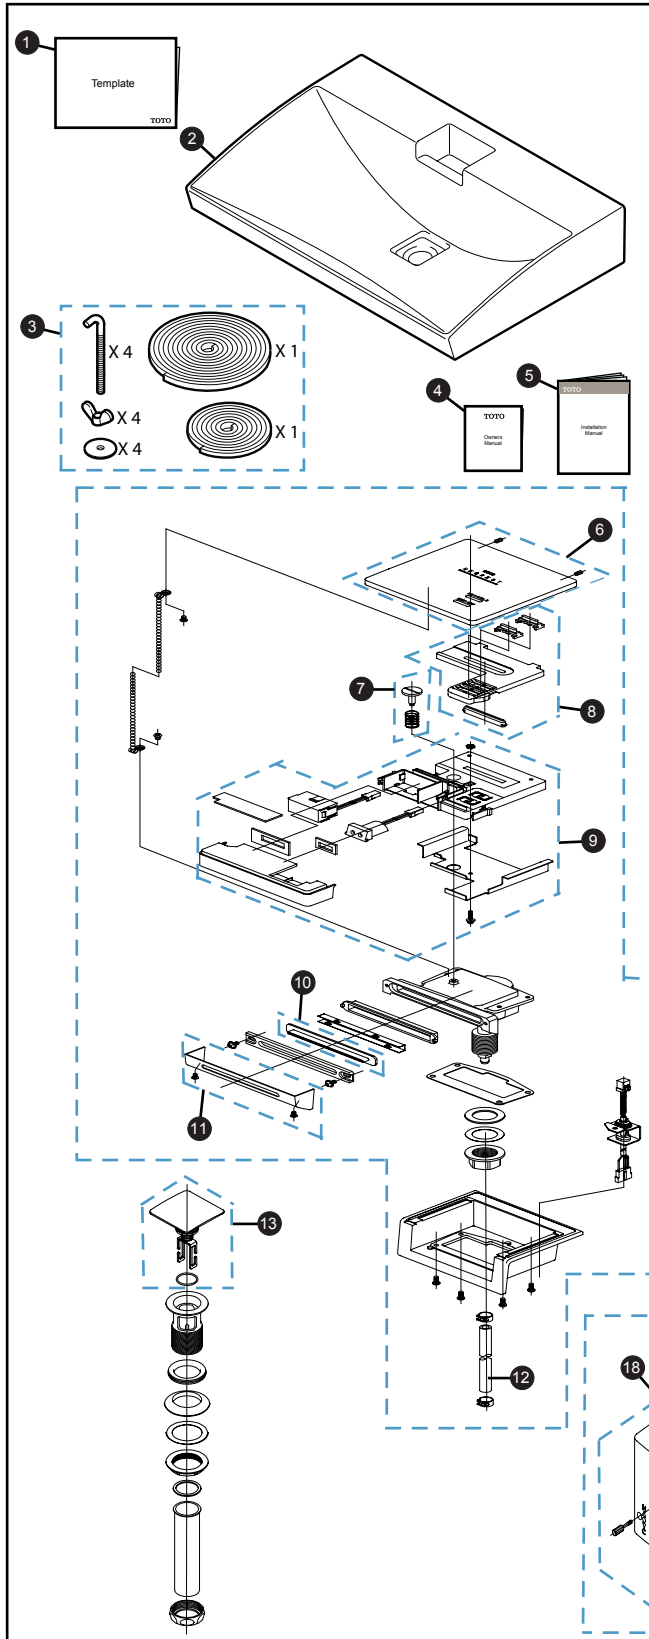

LFC991GQ

LFC991GQ

Neorest® Combination Lavatory/Faucet

Item	Part	Description
1	0GU136	Template
2	L9911#XX	Lavatory
3	THU276	Mounting Kit
4	0GU3017-2	Owners Manual
5	0GU3018-2	Installation Manual
6	TH559EDV440	Top Cover
7	61267T1	Sensor Screw Unit
8	TH559EDV441	Inner Cover
9	TH559EDV442	Controller
10	TH559EDV444	Nozzle
11	TH559EDV443	Nozzle Cover
12	TH559EDV451	Nozzle Bushing
13	TH559EDV445	Drain Cap Unit
14	TH559EDV446	Thermal Dynamo Control Unit
15	TH559EDV447	Bushing Assembly
16	TH559EDV448	Thermal Mixing Valve with SMA Unit
17	TH559EDV449	Solenoid & Diaphragm Assembly
18	TH559EDV450	Control Cover Set
19	TH559EDV429R	Mounting Bracket Set

Product Number Explanations

Combination Lavatory/Faucet

(L) Lavatory
(F) Faucet
(C) Control
(991) Model
(G) Sanagloss®

Colors

(#01) Cotton
(#11) Colonial White
(#12) Sedona Beige