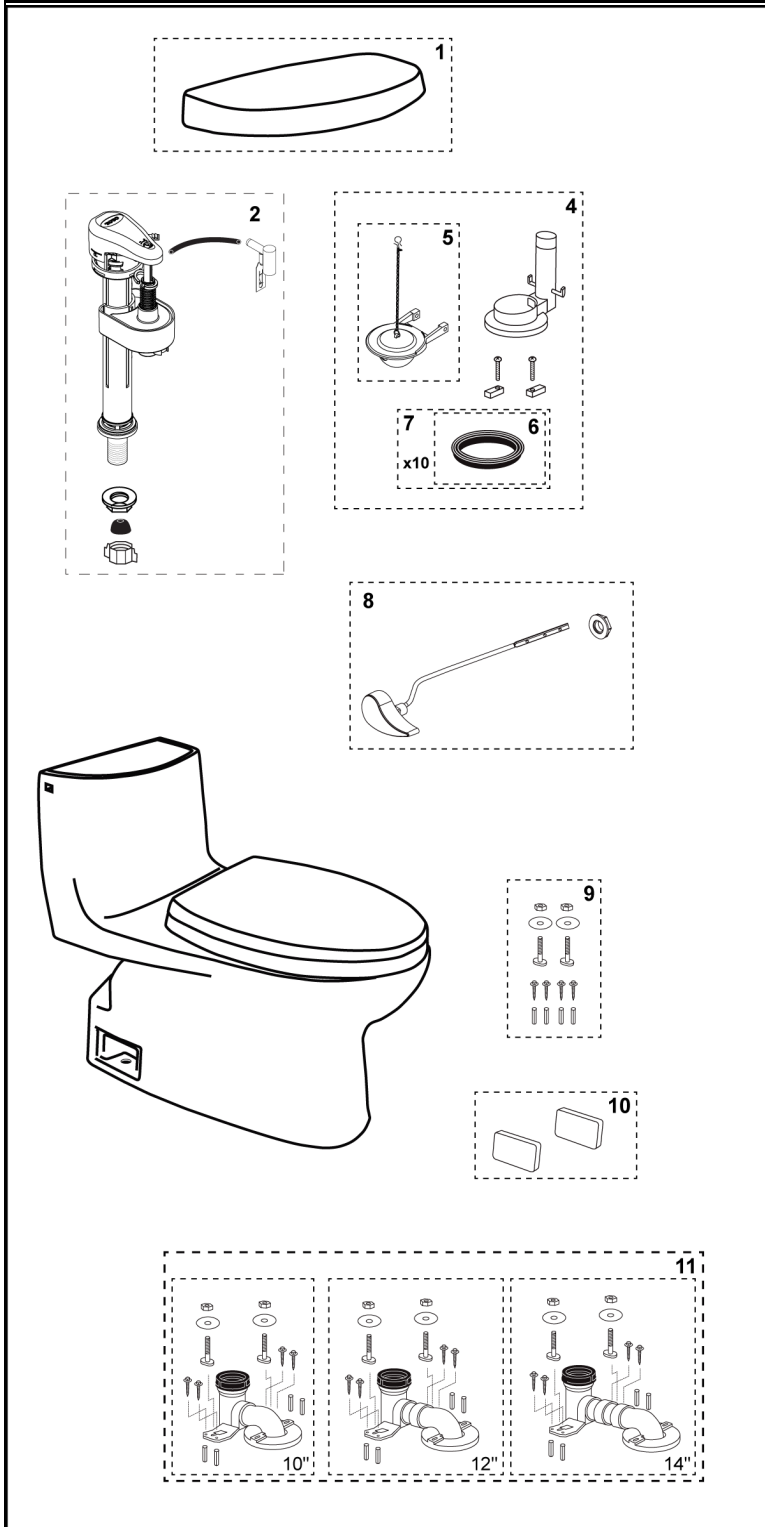

MS614114CEF & MS614114CEFG

MS614114CEF
CST614CEF

MS614114CEFG
CST614CEFG

Carlyle® II 1.28 Gpf Toilet, Elongated, Double Cyclone®, UniFit Rough-In Universal Height, (including Sanagloss®)

Items	Parts	Description
1	TCU604CRE#01	Tank Lid - Cotton
	TCU604CRE#03	Tank Lid - Bone
	TCU604CRE#11	Tank Lid - Colonial White
	TCU604CRE#12	Tank Lid - Sedona Beige
	TCU604CRE#51	Tank Lid - Ebony
2	TSU51A	Fill Valve
4	THU013P	Flush Valve
5	THU331S	Flapper w/ Chain
6	9BU002E	Flush Valve Gasket (1 piece)
7	THU097	Flush Valve Gasket (10 pieces)
8	THU004#01	Trip Lever - Cotton
	THU004#03	Trip Lever - Bone
	THU004#11	Trip Lever - Colonial White
	THU004#12	Trip Lever - Sedona Beige
	THU004#51	Trip Lever - Ebony
	THU004#CP	Trip Lever - Chrome Plated
	THU004#BN	Trip Lever - Brushed Nickel
	THU004#PN	Trip Lever - Polished Nickel
9	THU020	UniFit Mounting Set
10	TCU884CV#01	Side Plates w/ Velcro Tape - Cotton
	TCU884CV#03	Side Plates w/ Velcro Tape - Bone
	TCU884CV#11	Side Plates w/ Velcro Tape - Colonial White
	TCU884CV#12	Side Plates w/ Velcro Tape - Sedona Beige
	TCU884CV#51	Side Plates w/ Velcro Tape - Ebony
11	TSU01W.10R	UniFit - 10" Rough-In
	TSU01W.12R	UniFit - 12" Rough-In
	TSU01W.14R	UniFit - 14" Rough-In

Note:

Product Number Explanations

One-Piece Toilet

(MS) Toilet & Seat Combination
(614) Toilet Model
(114) Seat Model
(C) Double Cyclone
(E) 1.28gpf / 4.8 Lpf
(F) Universal Height
(G) Sanagloss

Actual Product may vary slightly from illustration.