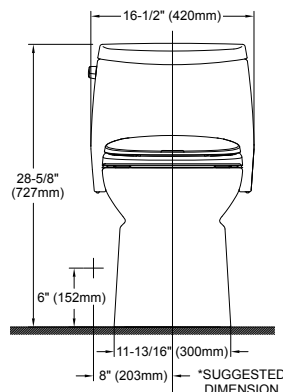

TOTO®

MS614114CEF(G)

Carlyle® II One-Piece High-Efficiency Toilet, 1.28GPF

FEATURES

- Double Cyclone® flushing system, low consumption (1.28GPF/4.8LPF)
- Skirted design
- SanaGloss® ceramic glaze - prevents debris and mold from sticking to ceramic surfaces, leading to fewer chemicals and less water in cleaning (not avail on Ebony #51)
- Universal Height
- Decorative one-piece design with high-profile tank
- Elongated front bowl with SoftClose® seat (SS114)
- 12" Unifit rough-in
- Chrome trip lever

OPTIONAL ROUGH-IN

- 10" rough-in TSU01W.10
- 14" rough-in TSU01W.14

PRODUCT SPECIFICATION

The one-piece high-efficiency Double Cyclone flushing system toilet shall be 1.28GPF/4.8LPF. Toilet shall have optional SanaGloss ceramic glaze and be at Universal Height. Toilet shall have high-profile tank, elongated front bowl with SoftClose seat and Chrome trip lever. Toilet shall be TOTO Model MS614114CEF_____.

MS614114CEF(G)

Carlyle® II One-Piece high-Efficiency Toilet, 1.28GPF

SPECIFICATIONS

- Water Use 1.28 GPF/4.8LPF
- Flush System Double Cyclone®
- Min. Water Pressure 8 psi (flowing)
- Water Surface 6-7/8" x 9-3/4"
- Trap Diameter 2-1/8"
- Rough-in 12"
- Trap Seal 2-1/8"
- Warranty One Year Limited Warranty
- Material Vitreous china
- Shipping Weight 110 lbs.
- Shipping Dimensions 32" L x 20" W x 17-3/4" H¹ x 28-3/4" H²

These dimensions and specifications are subject to change without notice