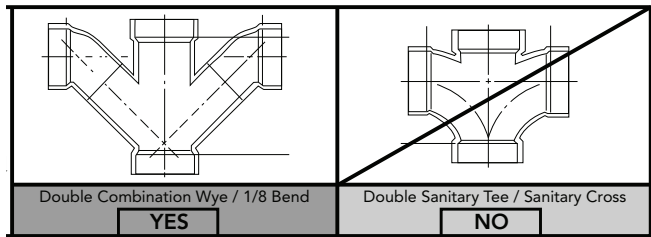

OPTIONAL ROUGH-IN

- 10" rough-in TSU01W.10
- 14" rough-in TSU01W.14

PRODUCT SPECIFICATION

The one-piece high-efficiency Double Cyclone flushing system toilet shall be 1.28GPF/4.8LPF. Toilet shall have optional SanaGloss ceramic glaze and be at Universal Height. Toilet shall have high-profile tank, elongated front bowl with SoftClose seat and Chrome trip lever. Toilet shall be TOTO Model MS614114CEF_____.

MS614114CEF(G)

Carlyle® II One-Piece high-Efficiency Toilet, 1.28GPF

SPECIFICATIONS

- Water Use 1.28 GPF/4.8LPF
- Flush System Double Cyclone®
- Min. Water Pressure 8 psi (flowing)
- Water Surface 6-7/8" x 9-3/4"
- Trap Diameter 2-1/8"
- Rough-in 12"
- Trap Seal 2-1/8"
- Warranty One Year Limited Warranty
- Material Vitreous china
- Shipping Weight 110 lbs.
- Shipping Dimensions 32" L x 20" W x 17-3/4" H¹ x 28-3/4" H²

INSTALLATION NOTES

Back-to-Back Toilet Installations:
 TOTO recommends the use of a nationally listed, double sanitary tee-wye only, in vertical waste stacks, in accordance with the stipulations noted in the majority of nationally recognized plumbing codes.