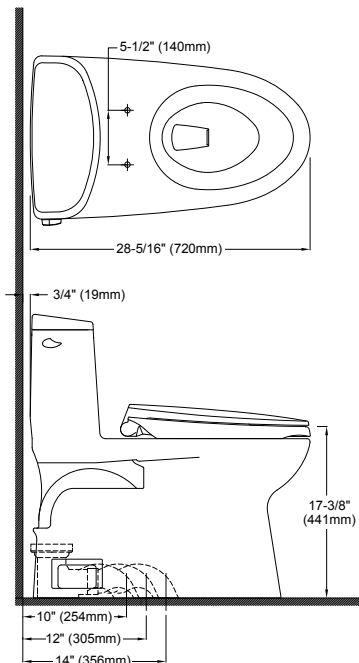

OPTIONAL ROUGH-IN

- 10" rough-in TSU01W.10
- 14" rough-in TSU01W.14

PRODUCT SPECIFICATION

The one-piece high-efficiency Double Cyclone flushing system toilet shall be 1.28GPF/4.8LPF. Toilet shall have optional SanaGloss ceramic glaze and be at Universal Height. Toilet shall have high-profile tank, elongated front bowl with SoftClose seat and Chrome trip lever. Toilet shall be TOTO Model MS614114CEF_____.

MS614114CEF(G)

Carlyle® II One-Piece high-Efficiency Toilet, 1.28GPF

SPECIFICATIONS

- Water Use 1.28 GPF/4.8LPF
- Flush System Double Cyclone®
- Min. Water Pressure 8 psi (flowing)
- Water Surface 6-7/8" x 9-3/4"
- Trap Diameter 2-1/8"
- Rough-in 12"
- Trap Seal 2-1/8"
- Warranty One Year Limited Warranty
- Material Vitreous china
- Shipping Weight 110 lbs.
- Shipping Dimensions 32" L x 20" W x 17-3/4" H¹ x 28-3/4" H²

These dimensions and specifications are subject to change without notice