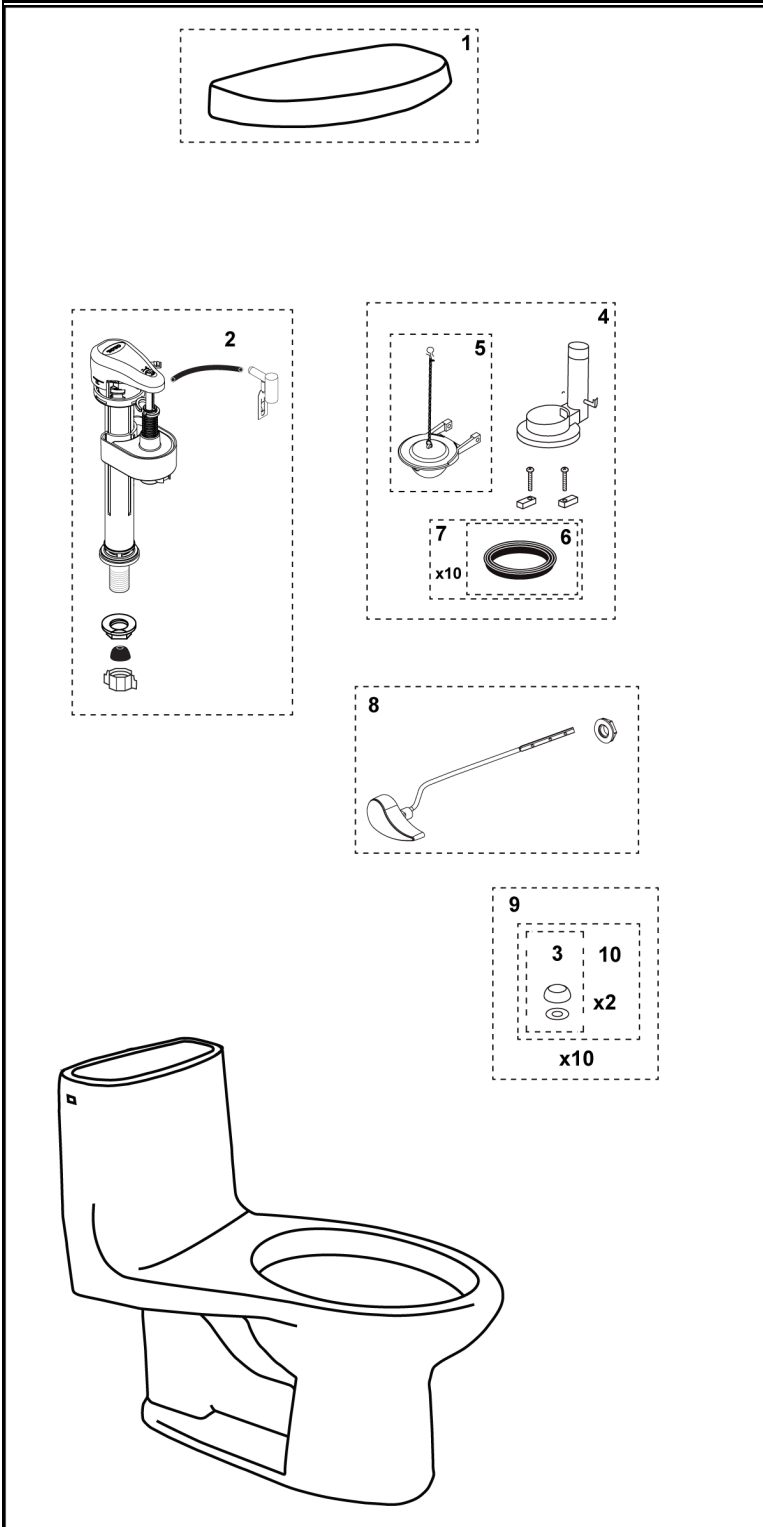

MS604114CEF & MS604114CEFG

MS604114CEF
CST604CEF

MS604114CEFG
CST604CEFG

Ultramax® II 1.28 Gpf Toilet, Elongated, Double Cyclone®, Universal Height (including Sanagloss®)

Items	Parts	Description
1	TCU604CRE#01	Tank Lid w/ gasket - Cotton
	TCU604CRE#03	Tank Lid w/ gasket - Bone
	TCU604CRE#11	Tank Lid w/ gasket - Colonial White
	TCU604CRE#12	Tank Lid w/ gasket - Sedona Beige
	TCU604CRE#51	Tank Lid w/ gasket - Ebony
2	TSU51A	Fill Valve
3	THU044#01	Bolt Cap - Cotton
	THU044#03	Bolt Cap - Bone
	THU044#11	Bolt Cap - Colonial White
	THU044#12	Bolt Cap - Sedona Beige
	THU044#51	Bolt Cap - Ebony
4	THU013P	Flush Valve
5	THU331S	Flapper w/ Chain
6	9BU002E	Flush Valve Gasket (1 piece)
	THU097	Flush Valve Gasket (10 pieces)
8	THU004#01	Trip Lever - Cotton
	THU004#03	Trip Lever - Bone
	THU004#11	Trip Lever - Colonial White
	THU004#12	Trip Lever - Sedona Beige
	THU004#51	Trip Lever - Ebony
	THU004#CP	Trip Lever - Chrome Plated
	THU004#BN	Trip Lever - Brushed Nickel
THU004#PN	Trip Lever - Polished Nickel	
9	THU098#01	Bolt Cap Set - Cotton (20 pieces)
	THU098#03	Bolt Cap Set - Bone (20 pieces)
	THU098#11	Bolt Cap Set - Colonial White (20 pieces)
	THU098#12	Bolt Cap Set - Sedona Beige (20 pieces)
	THU098#51	Bolt Cap Set - Ebony (20 pieces)
10	THU044S#01	Bolt Cap Set - Cotton (2 pieces)
	THU044S#03	Bolt Cap Set - Bone (2 pieces)
	THU044S#11	Bolt Cap Set - Colonial White (2 pieces)
	THU044S#12	Bolt Cap Set - Sedona Beige (2 pieces)
	THU044S#51	Bolt Cap Set - Ebony (2 pieces)

Note:

Product Number Explanations

1-Piece Toilet

(MS) Toilet & Seat Combination
(604) Toilet Model
(114) Seat Model
(C) Double Cyclone
(E) 1.28gpf / 4.8Lpf
(F) Universal Height
(G) Sanagloss

Actual Product may vary slightly from illustration.