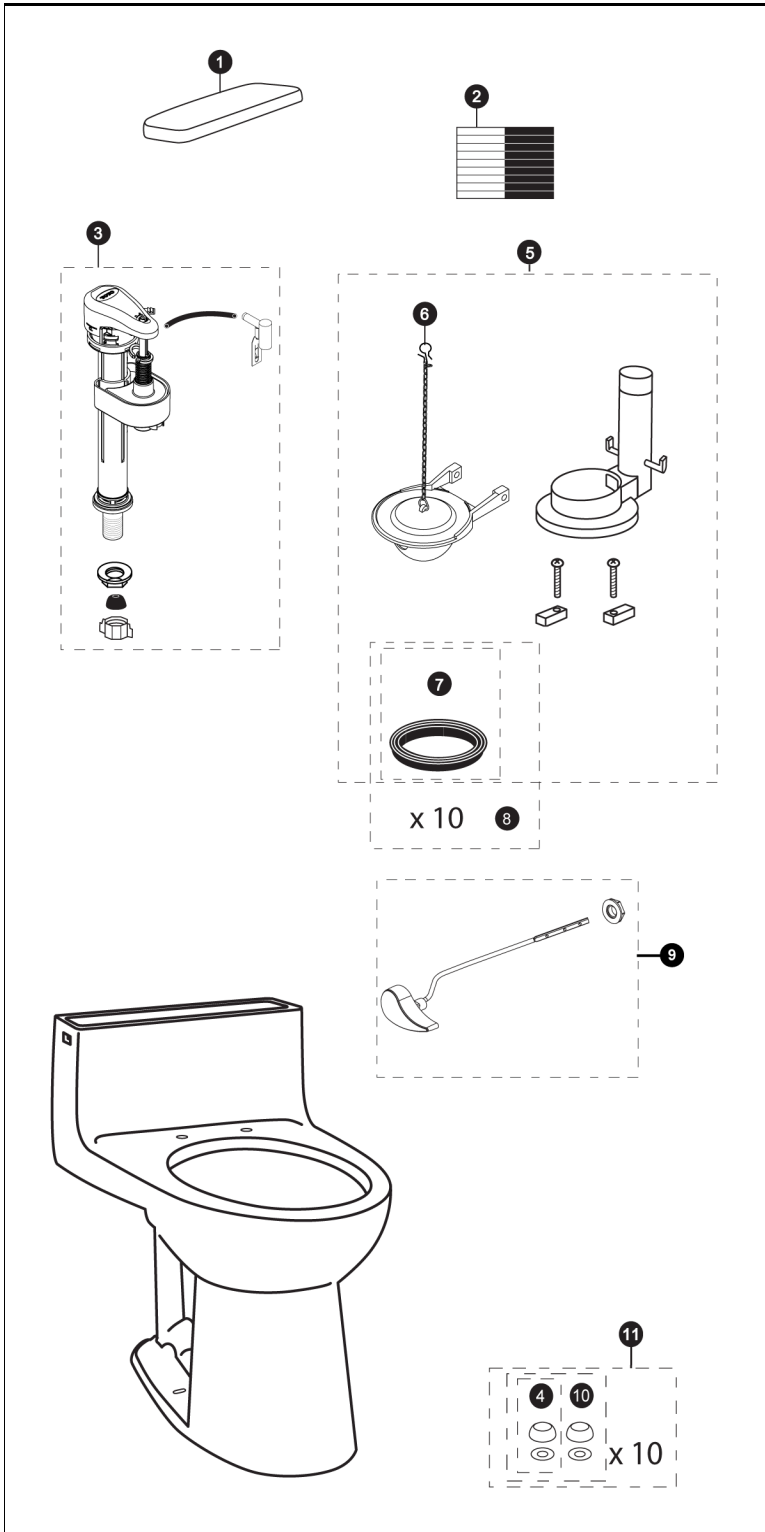

Eco Supreme®
1.28 Gpf Toilet, Elongated,
Power Gravity®, 12" Rough-In

Items	Parts	Description	
1	TCU864CRE#01	Tank Lid w/ Velcro Tape - Cotton	
	TCU864CRE#03	Tank Lid w/ Velcro Tape - Bone	
	TCU864CRE#11	Tank Lid w/ Velcro Tape - Colonial White	
	TCU864CRE#12	Tank Lid w/ Velcro Tape - Sedona Beige	
			Velcro Tape
2	THU107	Flush Valve	
3	TSU54A	Fill Valve	
	4	THU044#01	Bolt Cap - Cotton
		THU044#03	Bolt Cap - Bone
		THU044#11	Bolt Cap - Colonial White
THU044#12		Bolt Cap - Sedona Beige	
5	THU245P-3	Flush Valve	
6	THU332S	Flapper w/ Chain	
7	9BU002E	Flush Valve Gasket (1 piece)	
	8	THU097	Flush Valve Gasket (10 pieces)
9	THU004#01	Trip Lever - Cotton	
	THU004#03	Trip Lever - Bone	
	THU004#11	Trip Lever - Colonial White	
	THU004#12	Trip Lever - Sedona Beige	
	THU004#CP	Trip Lever - Chrome Plated	
	THU004#BN	Trip Lever - Brushed Nickel	
	THU004#PN	Trip Lever - Polished Nickel	
10	THU098#01	Bolt Cap Sets - Cotton (20 pieces)	
	THU098#03	Bolt Cap Sets - Bone (20 pieces)	
	THU098#11	Bolt Cap Sets - Colonial White (20 pieces)	
	THU098#12	Bolt Cap Sets - Sedona Beige (20 pieces)	
11	THU044S#01	Bolt Cap Set - Cotton (2 pieces)	
	THU044S#03	Bolt Cap Set - Bone (2 pieces)	
	THU044S#11	Bolt Cap Set - Colonial White (2 pieces)	
	THU044S#12	Bolt Cap Set - Sedona Beige (2 pieces)	

Note:

Product Number Explanations

One-Piece Toilet

(MS) Toilet & Seat Combination
(CST) Gravity Type Toilet
(864) Toilet Model
(114) Seat Model
(E) E-Max®