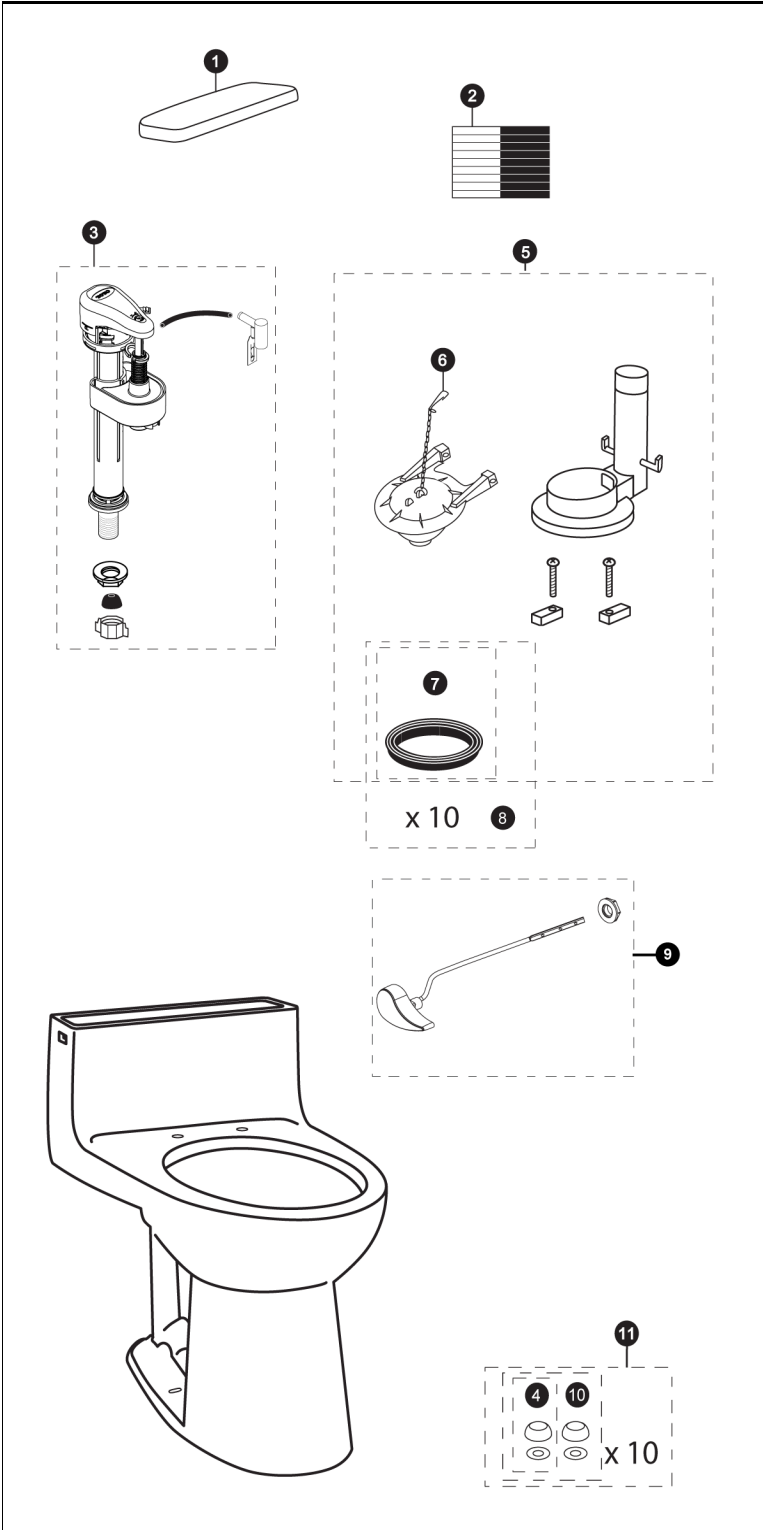

Supreme®
1.6 Gpf Toilet, Elongated,
Power Gravity®, 12" Rough-In

Items	Parts	Description
1	TCU864CRP#01	Tank Lid w/ Velcro Tape - Cotton
	TCU864CRP#03	Tank Lid w/ Velcro Tape - Bone
	TCU864CRP#11	Tank Lid w/ Velcro Tape - Colonial White
	TCU864CRP#12	Tank Lid w/ Velcro Tape - Sedona Beige
2	THU107	Velcro Tape
3	TSU54A	Fill Valve
4	THU044#01	Bolt Cap - Cotton
	THU044#03	Bolt Cap - Bone
	THU044#11	Bolt Cap - Colonial White
	THU044#12	Bolt Cap - Sedona Beige
5	THU001Z	Flush Valve Assembly w/ Flapper
6	THU140S	Flapper w/ Chain
7	9BU002E	Flush Valve Gasket (1 piece)
8	THU097	Flush Valve Gasket (10 pieces)
9	THU004#01	Trip Lever - Cotton
	THU004#03	Trip Lever - Bone
	THU004#11	Trip Lever - Colonial White
	THU004#12	Trip Lever - Sedona Beige
	THU004#CP	Trip Lever - Polished Chrome
	THU004#BN	Trip Lever - Brushed Nickel
	THU004#PN	Trip Lever - Polished Nickel
10	THU044S#01	Bolt Cap Set - Cotton (2 pieces)
	THU044S#03	Bolt Cap Set - Bone (2 pieces)
	THU044S#11	Bolt Cap Set - Colonial White (2 pieces)
	THU044S#12	Bolt Cap Set - Sedona Beige (2 pieces)
11	THU098#01	Bolt Cap Sets - Cotton (20 pieces)
	THU098#03	Bolt Cap Sets - Bone (20 pieces)
	THU098#11	Bolt Cap Sets - Colonial White (20 pieces)
	THU098#12	Bolt Cap Sets - Sedona Beige (20 pieces)

Note:

Product Number Explanations

One-Piece Toilet

(MS) Toilet & Seat Combination
(CST) Gravity Type Toilet
(864) Toilet Model
(114) Seat Model

Actual Product may vary slightly from illustration.