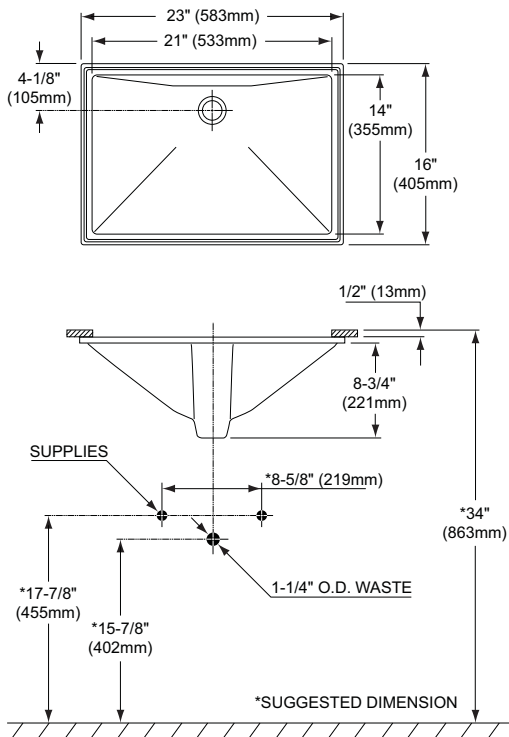

LT931

Lloyd® Undercounter Lavatory

SPECIFICATIONS

- Waste 1-1/4" O.D.
- Size 23" L x 16" W
- Basin 21" L x 14" W
- Warranty One Year Limited Warranty
- Material Vitreous china
- Shipping Weight 30 lbs.
- Shipping Dimensions 25" L x 19-1/4" W x 10-1/2" H

INSTALLATION NOTES