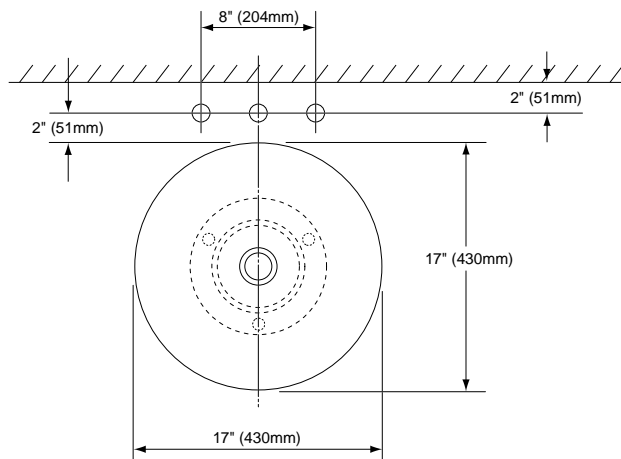

SanaGloss

PRODUCT SPECIFICATION

This vessel lavatory shall be made of vitreous china. Lavatory shall be 17" in diameter. Product shall be without overflow and lavatory shall include mounting assembly. TOTO model number LT523G shall have SanaGloss ceramic glaze. Lavatory shall be TOTO Model LT523_____.

LT523(G)

Larissa® Vessel Lavatory

SPECIFICATIONS

- Waste 1-1/4" O.D.
- Size 17" Diameter round
- Basin 17"W x 6-1/4"D
- Warranty One Year Limited Warranty
- Material Vitreous china
- Shipping Weight 21 lbs.
- Shipping Dimensions 18"W x 8"H x 18"L