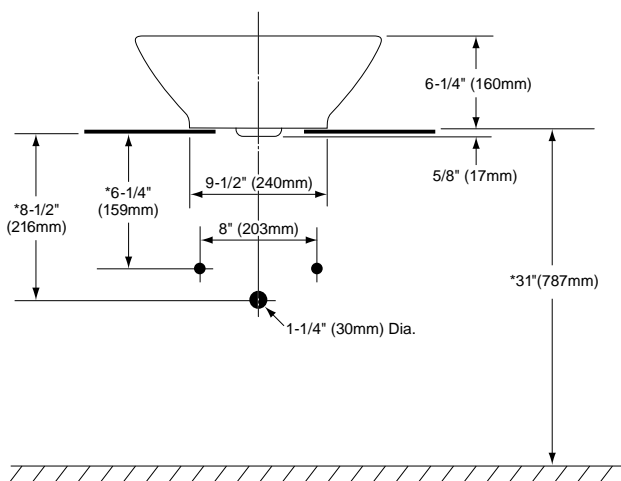

SanaGloss

PRODUCT SPECIFICATION

This vessel lavatory shall be made of vitreous china. Lavatory shall be 17" in diameter. Product shall be without overflow and lavatory shall include mounting assembly. TOTO model number LT523G shall have SanaGloss ceramic glaze. Lavatory shall be TOTO Model LT523_____.

LT523(G)

Larissa® Vessel Lavatory

SPECIFICATIONS

- Waste 1-1/4" O.D.
- Size 17" Diameter round
- Basin 17"W x 6-1/4"D
- Warranty One Year Limited Warranty
- Material Vitreous china
- Shipping Weight 21 lbs.
- Shipping Dimensions 18"W x 8"H x 18"L

*Suggested Dimensions

TOTO®

These dimensions and specifications are subject to change without notice

Ph: (888) 295-8134 | Fax: (800) 699-4889 | www.totousa.com

#SS-00286 v.02

Printed in U.S.A. | © TOTO LTD. 07/10 | Printed on recycled paper ♻️