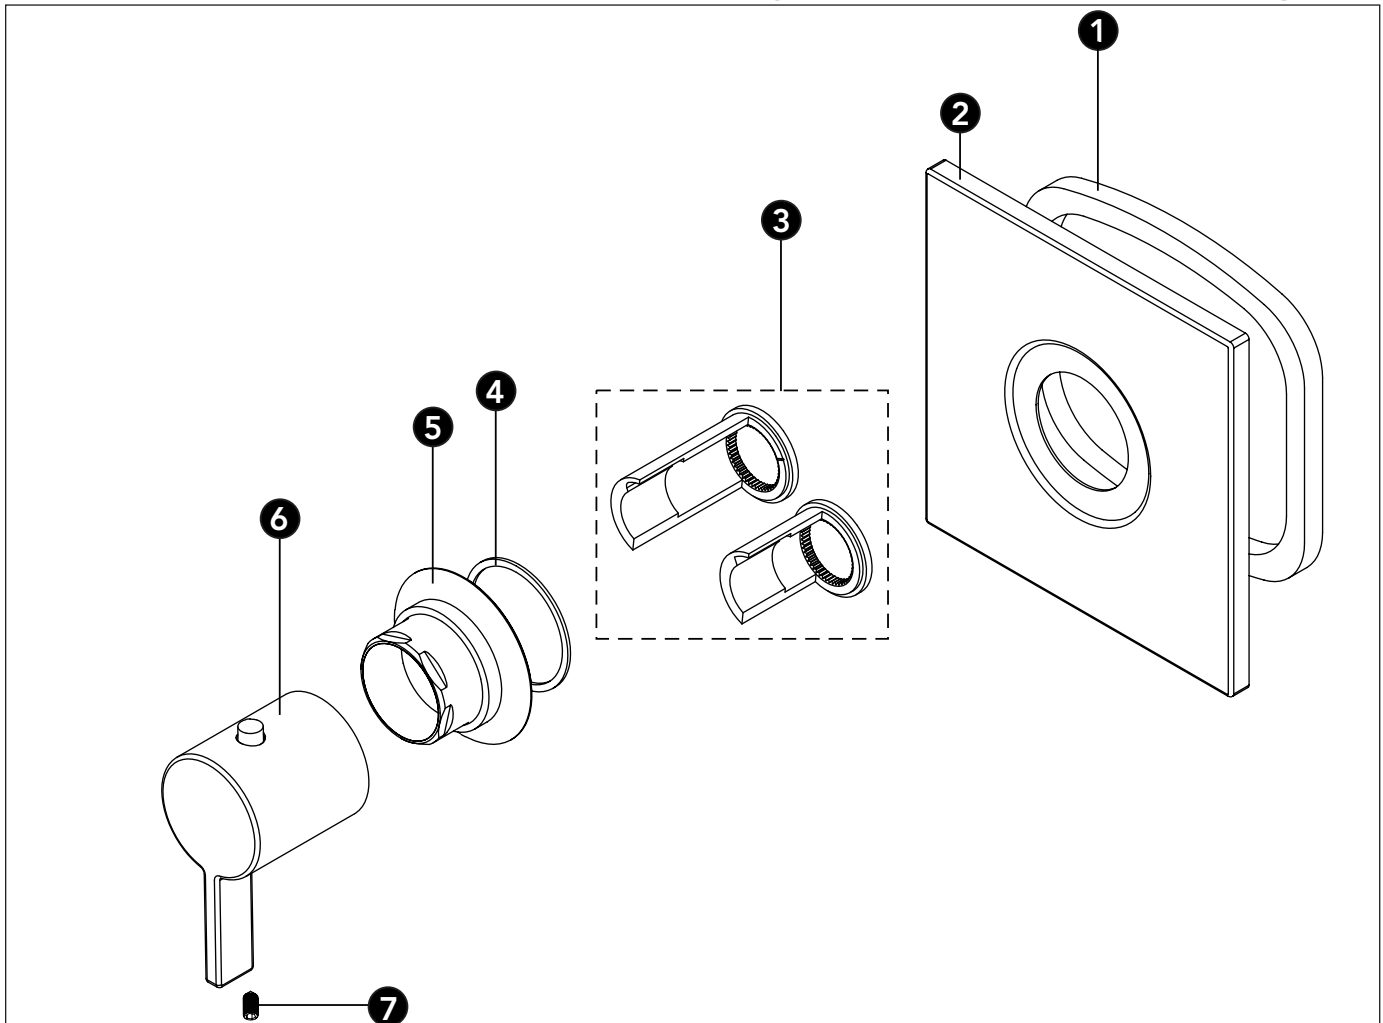

Trim only for Thermostatic Mixing Valve

LEGEND
\$\$ = Denotes Finish
#CP = Polished Chrome
#BN = Brushed Nickel
#PN = Polished Nickel

Item	Part	Description
1	THP4606	Faceplate Gasket
2	THP4607#\$\$	Faceplate
3	THP4548	Temperature Limit Stop
4	THP4536	Escutcheon Gasket
5	THP4549#\$\$	Escutcheon
6	THP4610#\$\$	Control Knob
7	THP4051	Set Screw