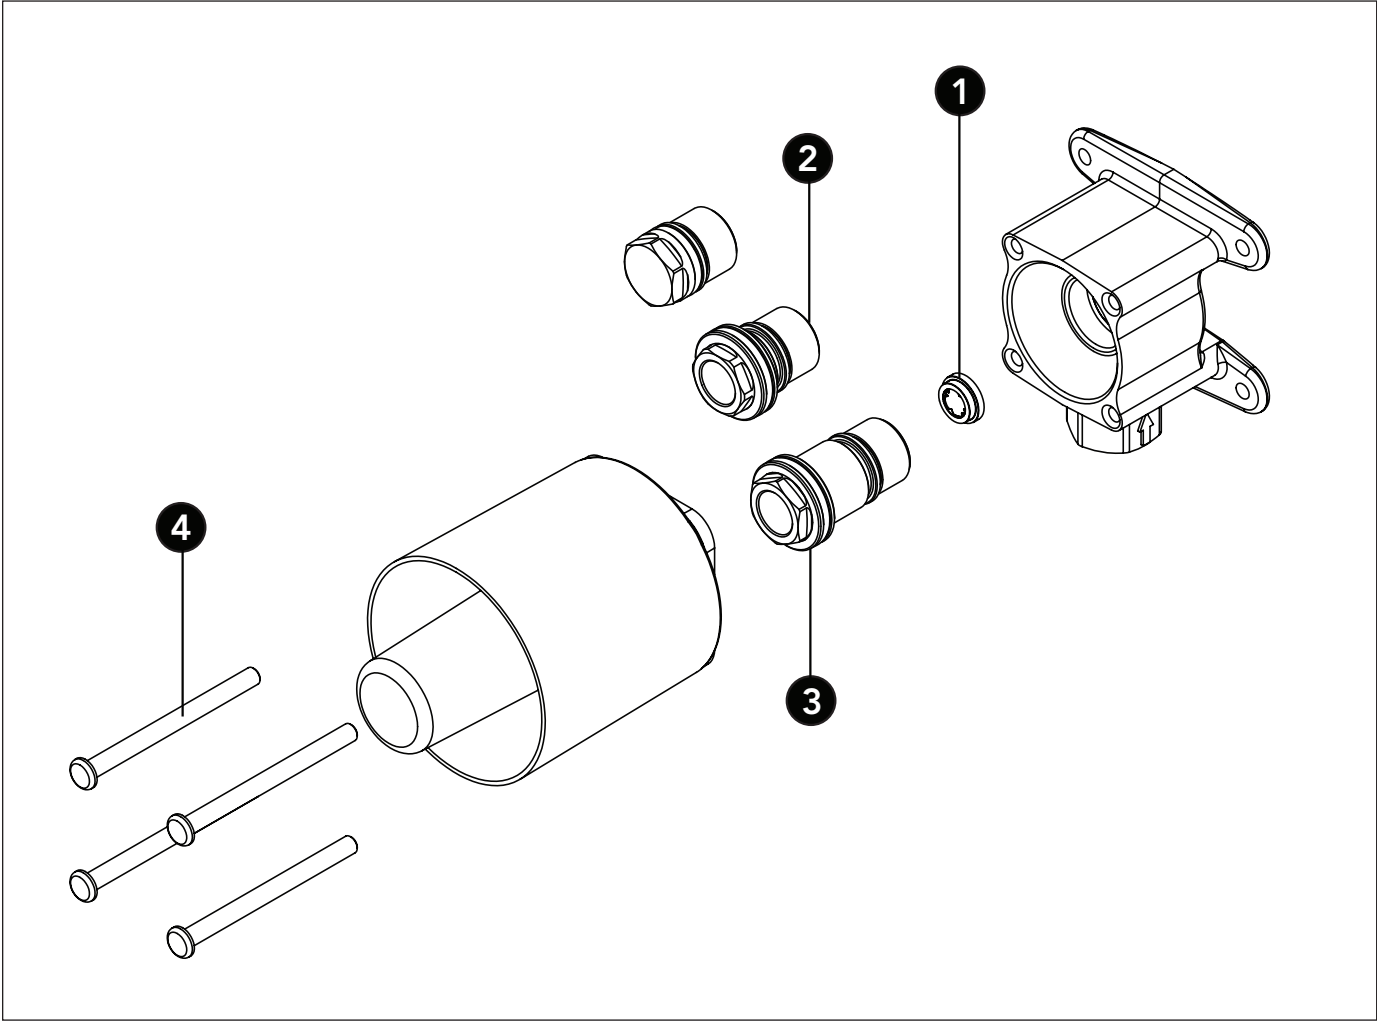

Gyrostream®
Valve

<u>Item</u>	<u>Part</u>	<u>Description</u>
1	THP4625	Flow Regulator & Screen
2	THP4626	Short Adapter (1-3/8")
3	THP4627	Long Adapter (2")
4	THP4624	Screw