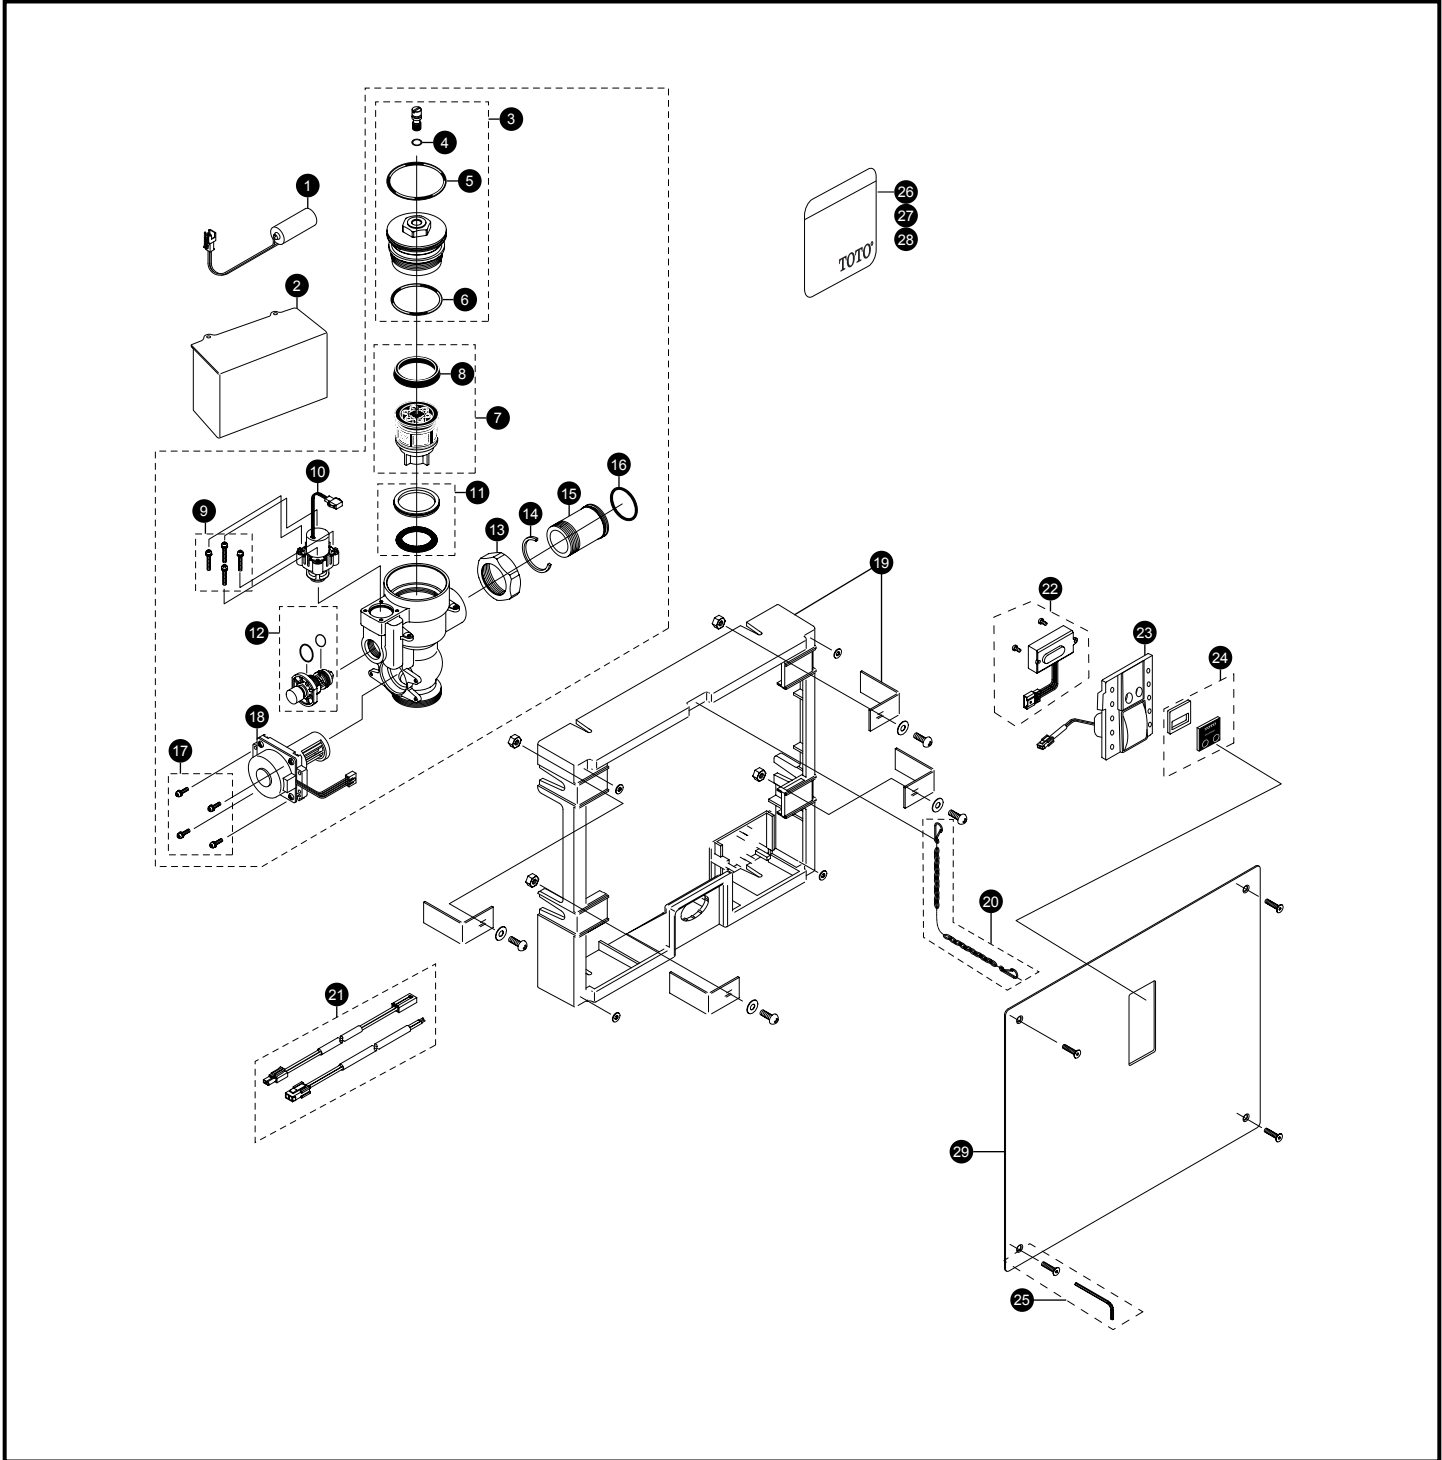

TEU2LN#SS Series

TEU2LN11#SS
TEU2LN21#SS
TEU2LN#SS

EcoPower® Sensor High Efficiency Urinal Flush Valve Concealed (14" x 12") - 0.5 Gpf Hydro-Power Charge

TEU2LN#SS Series

TEU2LN11#SS
TEU2LN21#SS
TEU2LN#SS

EcoPower® Sensor High Efficiency Urinal Flush Valve Concealed (14" x 12") - 0.5 Gpf Hydro-Power Charge

Item	Part	Description	Item	Part	Description
1	TH559EDV410R	Back-Up Battery	Vacuum Breaker Sets		
2	TH559EDV549	Urinal Valve Controller	VB13RB-11		Concealed - Back Spud (3/4" Outlet)
3	TH559EDV508	Valve Cap Assy (Urinal 1.0/0.5 GPF)	VB13RB-21		Concealed - Back Spud (1-1/4" Outlet)
4	TH305SV111	O-Rings (Cap Screw) (10 Pieces)	Note: For additional information, refer to the individual vacuum breaker parts sheets.		
5	TH305SV120	O-Rings (Valve Cap) (10 Pieces)			
6	TH305SV112	O-Rings (Valve Guide) (10 Pieces)			
7	TH323V104R	Piston Assembly (1.0/0.5 GPF)			
8	TH305SV103	U-Packing (For Piston) (10 Pieces)			
9	TH559EDV301	Double Sems Screws M3 (4 pieces)			
10	TH559EDV510	Solenoid Unit & Diaphragm Assembly			
11	TH321	Seal Washer Kit			
12	TH559EDV558	Manual Flushing Button			
13	TH305SV113	Nut			
14	TH305SV105	Locking Rings (10 Pieces)			
15	TH305SV114	Tail Piece			
16	TH305SV106	O-Rings (Tail Piece) (10 Pieces)			
17	TH559EDV505	Double Sems Screws M3 (4 pieces)			
18	TH559EDV504	Hydro-Power Generator (Urinal)			
19	TH559EDV341	Wall Frame			
20	TH559EDV345	Chain Set			
21	TH559EDV556	Extension Wire Set			
22	TH559EDV551	HEU Sensor Controller & Screws Set			
23	TH559EDV552	Touch Button Assembly Unit			
24	TH559EDV553	Cover Glass			
25	8HU5019	4 Vandal Resist Screws With Wrench			
26	0EU5161	0.5 GPF Water Saving Sticker (English)			
27	0EU3018	0.5 GPF Water Saving Sticker (Spanish)			
28	0EU3016	0.5 GPF Water Saving Sticker (French)			
29	TH559EDV554	12"x14" Front Panel			