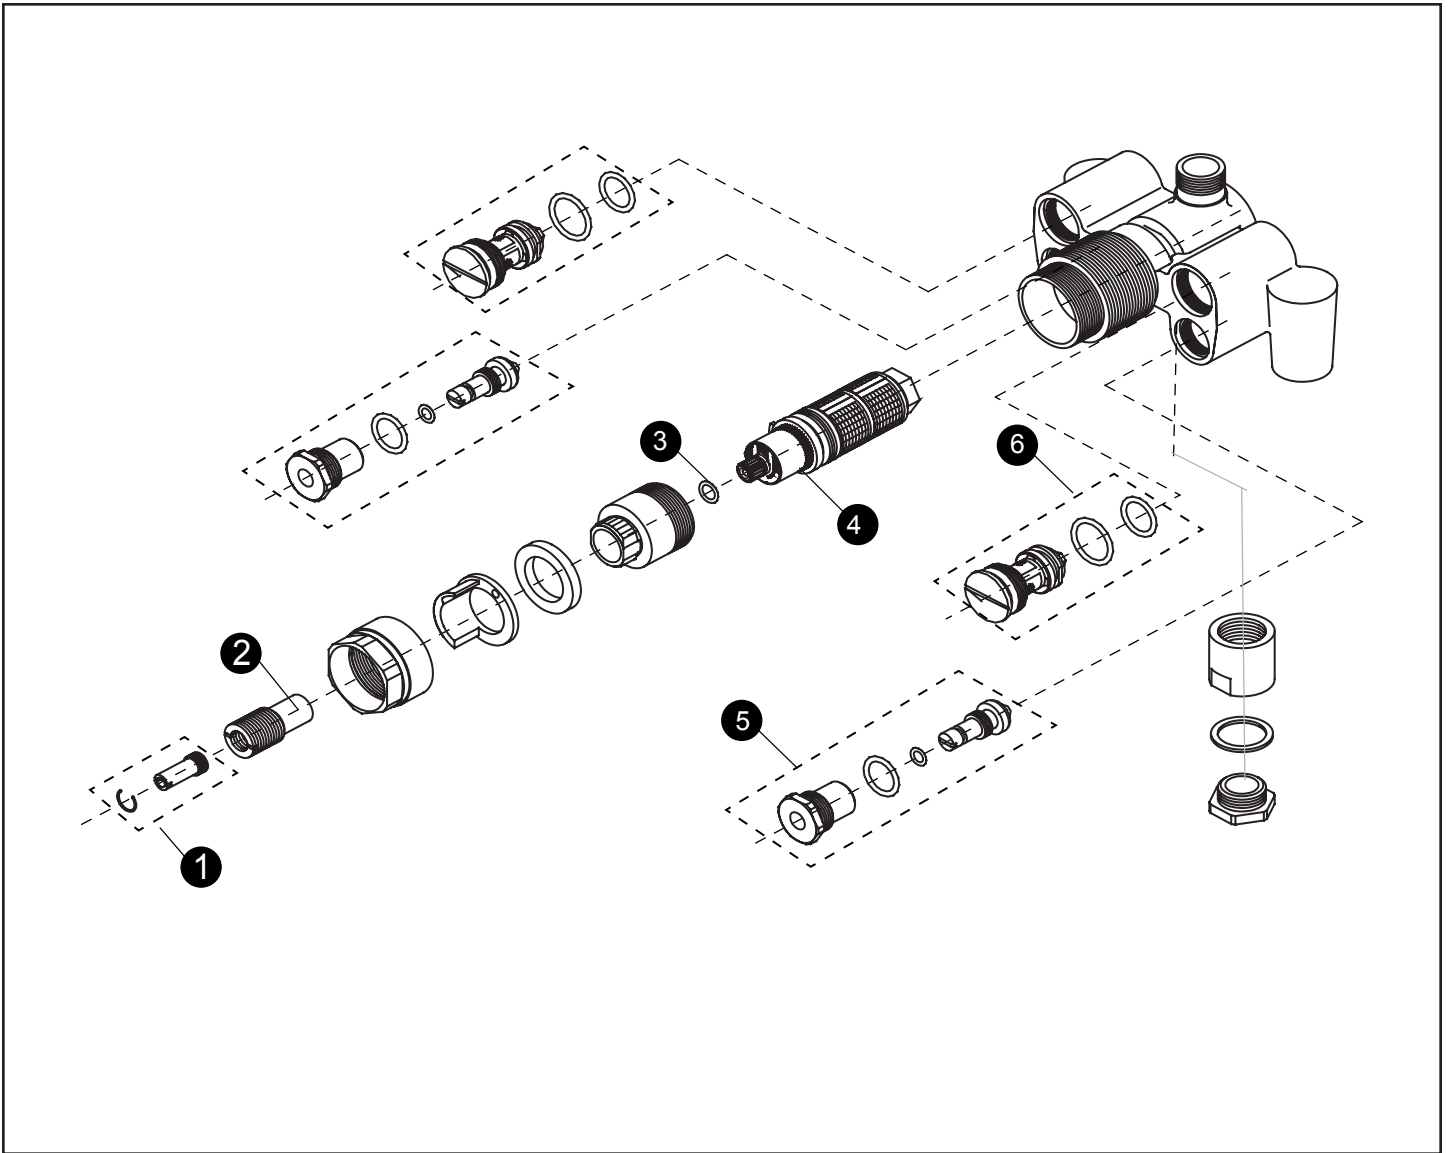

**KIWAMI® RENESSE®**  
**SMA Thermostatic Mixing Valve**

Item	Part	Description
1	THP4763	Adapter Screw Set
2	THP4764	Stem Adapter
3	THP4765	O-Ring
4	THP4766	Thermo Valve Assembly
5	THP4767	Shut Off
6	THP4768	Filter/ Check Valve