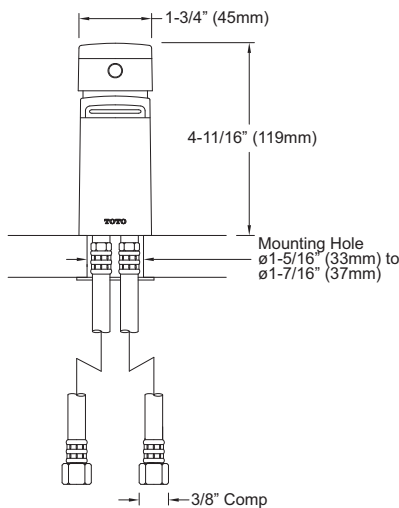

PRODUCT SPECIFICATION

The single-handle lavatory faucet shall have durable brass construction, ceramic disk valve cartridge and be compliant with California AB1953 & Vermont S.152. Product shall have a maximum flow rate of 1.5 gallons per minute. Product shall also include pop-up drain. Product shall be TOTO Model TL960SDLQ_____.

TL960SDLQ

Soirée® Single-handle Lavatory High-Efficiency Faucet, 1.5 gpm

SPECIFICATIONS

- Warranty: Lifetime Limited Warranty (Residential Use)
One Year (Commercial Use)
- Material: Brass
- Shipping Weight: 6.0 lbs.
- Shipping Dimensions: 20-1/2" L x 9-3/4" W x 3-1/2" H
- Flow Rate: 1.5 gpm (5.7 lpm)

TOTO

These dimensions and specifications are subject to change without notice