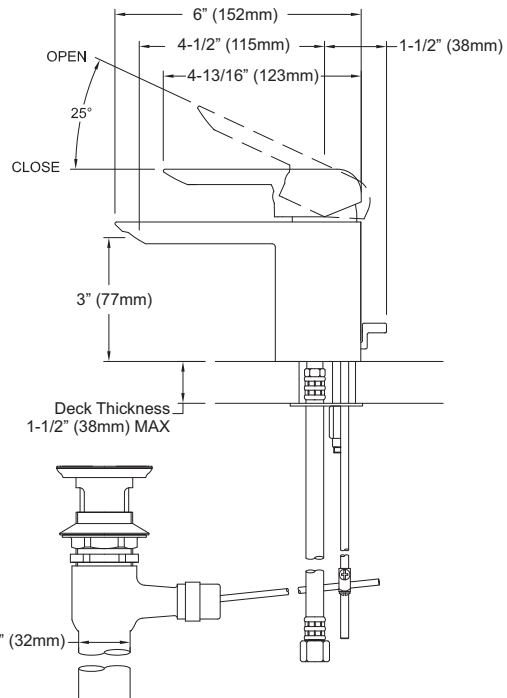

PRODUCT SPECIFICATION

The single-handle lavatory faucet shall have durable brass construction, ceramic disk valve cartridge and be compliant with California AB1953 & Vermont S.152. Product shall have a maximum flow rate of 1.5 gallons per minute. Product shall also include pop-up drain. Product shall be TOTO Model TL960SDLQ_____.

TL960SDLQ

Soirée® Single-handle Lavatory High-Efficiency Faucet, 1.5 gpm

SPECIFICATIONS

- Warranty: Lifetime Limited Warranty (Residential Use)
One Year (Commercial Use)
- Material: Brass
- Shipping Weight: 6.0 lbs.
- Shipping Dimensions: 20-1/2" L x 9-3/4" W x 3-1/2" H
- Flow Rate: 1.5 gpm (5.7 lpm)

TOTO

These dimensions and specifications are subject to change without notice