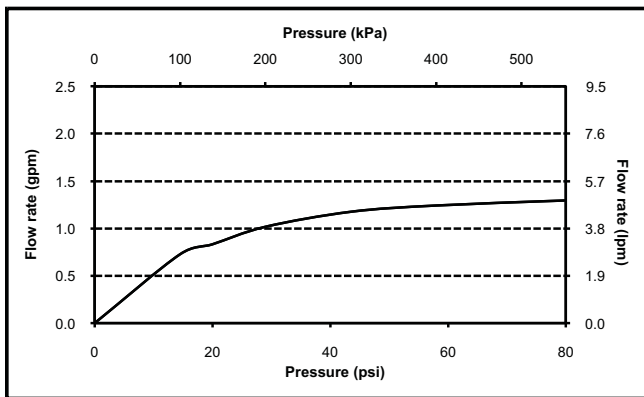

PRODUCT SPECIFICATION

The single-handle lavatory faucet shall have durable brass construction, ceramic disk valve cartridge and be compliant with California AB1953 & Vermont S.152. Product shall have a maximum flow rate of 1.5 gallons per minute. Product shall also include pop-up drain. Product shall be TOTO Model TL960SDLQ_____.

TL960SDLQ

Soirée® Single-handle Lavatory High-Efficiency Faucet, 1.5 gpm

SPECIFICATIONS

- Warranty: Lifetime Limited Warranty (Residential Use)
One Year (Commercial Use)
- Material: Brass
- Shipping Weight: 6.0 lbs.
- Shipping Dimensions: 20-1/2" L x 9-3/4" W x 3-1/2" H
- Flow Rate: 1.5 gpm (5.7 lpm)