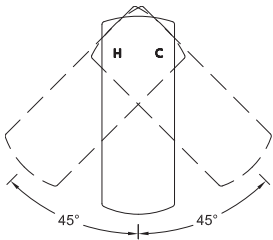

PRODUCT SPECIFICATION

The single-handle lavatory faucet shall have durable brass construction, ceramic disk valve cartridge and be compliant with California AB1953 & Vermont S.152. Product shall have a maximum flow rate of 1.5 gallons per minute. Product shall also include pop-up drain. Product shall be TOTO Model TL960SDLQ_____.

TL960SDLQ

Soirée® Single-handle Lavatory High-Efficiency Faucet, 1.5 gpm

SPECIFICATIONS

- Warranty: Lifetime Limited Warranty (Residential Use)
One Year (Commercial Use)
- Material: Brass
- Shipping Weight: 6.0 lbs.
- Shipping Dimensions: 20-1/2" L x 9-3/4" W x 3-1/2" H
- Flow Rate: 1.5 gpm (5.7 lpm)