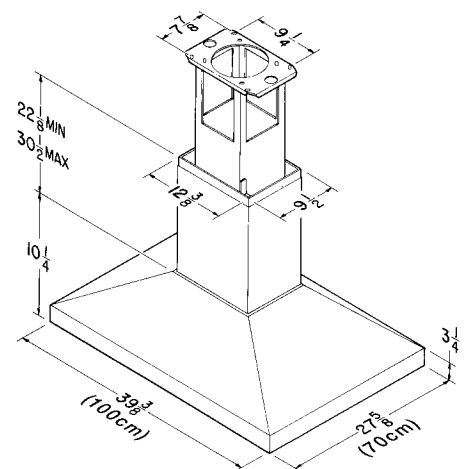

Dimensions shown are in inches.

874268 09/09