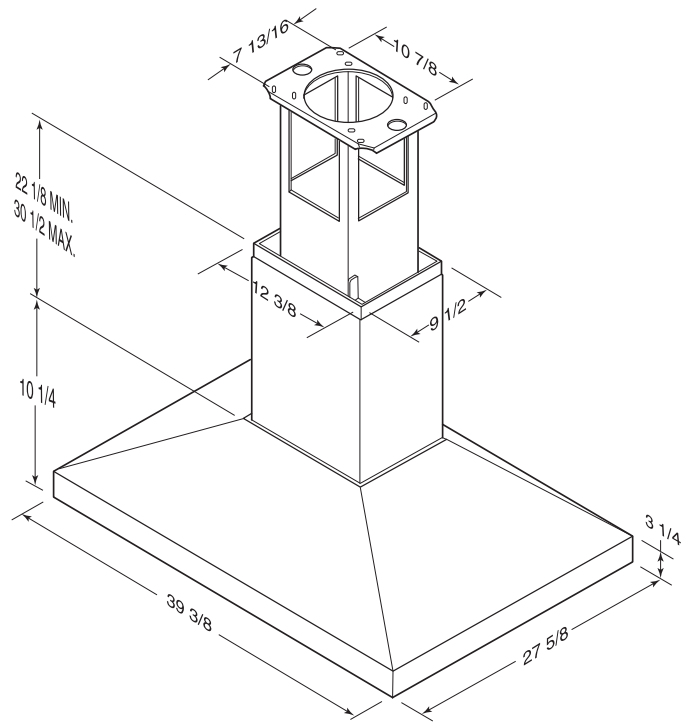

SPECIFICATIONS

WIDTH	STAINLESS STEEL	BLOWER	VOLTS	AMPS	CFM	SONES	DUCT
39 3/8"	637004	Internal	120	5.5	900	9.5	8" round
39 3/8"	637004EX	External	120	0.8*	**	**	8" round

OPTIONS

RFX6304EX Flue Extension 10' ceiling

874268 09/09

SPECIFICATIONS

MODEL	63000EX SERIES
VOLTS	120 VAC
Hz	60
AMPS	0.8*
CFM	**
SONES	**
BLOWER	EXTERNAL
DUCTING SIZE	8" ROUND
4 HALOGEN BULBS	TYPE T3, 20 W, 12 V, WITH G4 BASE
WARRANTY	1 YEAR

*HOOD LIGHTING ONLY.

**EXTERIOR OR IN-LINE BLOWERS SOLD SEPARATELY.

DIMENSIONS

NOTE: DIMENSIONS SHOWN ARE IN INCHES.

BROAN-NU-TONE CANADA INC., MISSISSAUGA, ONTARIO WWW.BROAN.CA 1-888-882-7626

PROJECT	REMARKS
LOCATION	
MODEL No.	
QTY.	
SUBMITTED BY	
DATE	