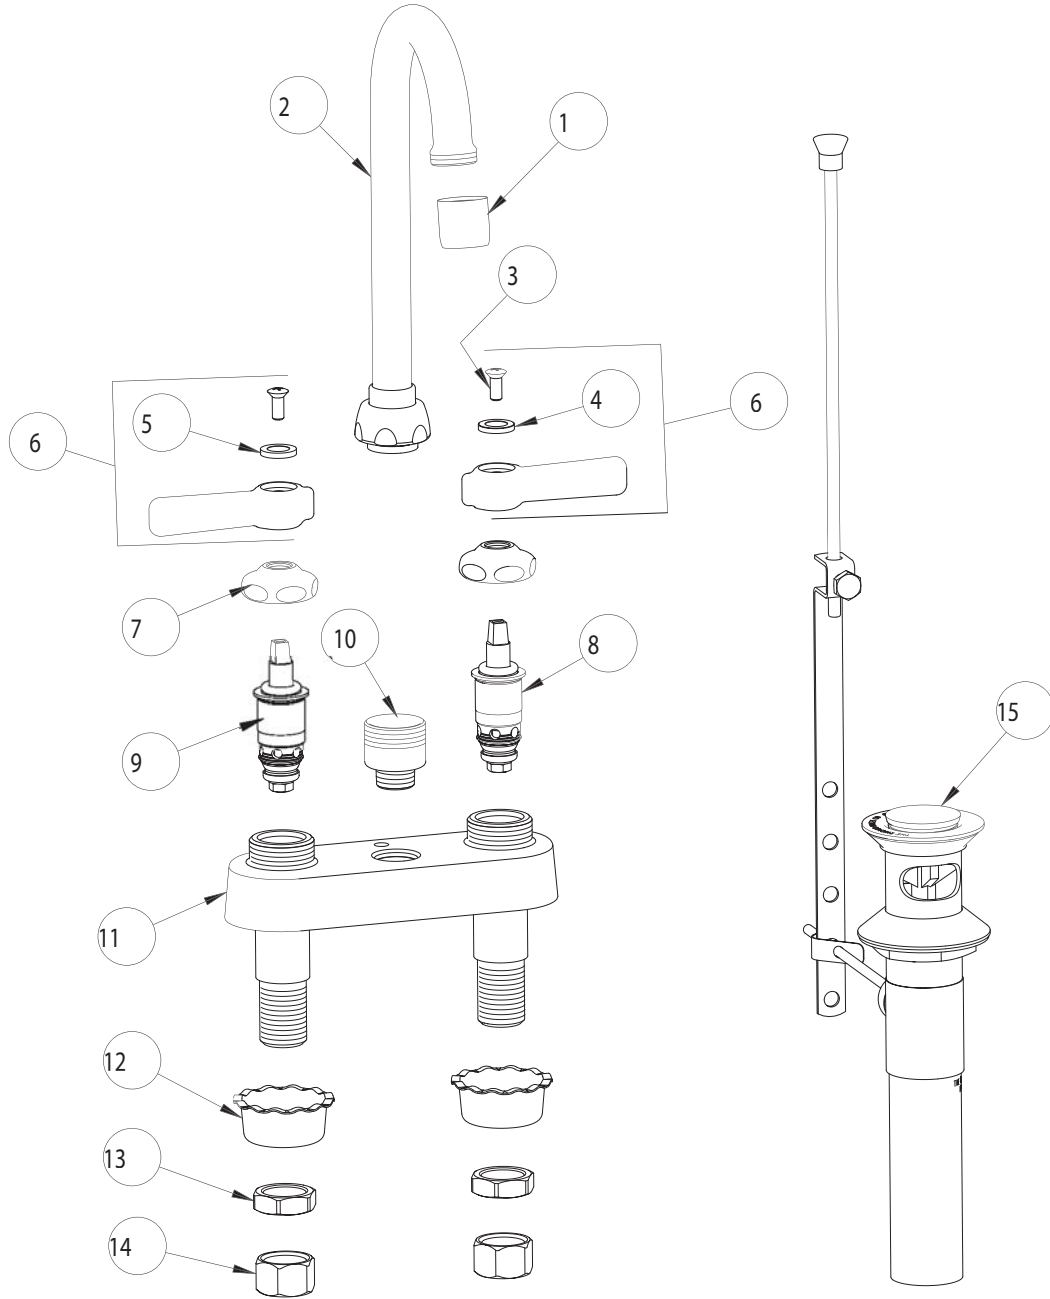

PARTS LIST

BY: SID
CHK'D:

FINISH:
DATE:

CHROME
02-01-02

894

ITEM NO.	PART NO.	DESCRIPTION	ITEM NO.	PART NO.	DESCRIPTION
1	E3	SOFTFLO OUTLET	9	1-100XT	QUATURN UNIT (LH)
2	GN1A	FOR PARTS SEE GN1A	10	225-005	ADAPTER
3	420-010	SCREW	11	-----	VALVE BODY (NOT SOLD SEPARATELY)
4	633-123	INDEX BUTTON (BLUE)	12	1797-114	BASIN COCK WASHER
5	633-023	INDEX BUTTON (RED)	13	49-004	LOCKNUT
6	369PR	LEVER HANDLE ASSEMBLY	14	49-005	COUPLING NUT
7	1-214	CAP	15	1222K	POP-UP WASTE FOR PARTS SEE 1222K
8	1-099XT	QUATURN UNIT (RH)			