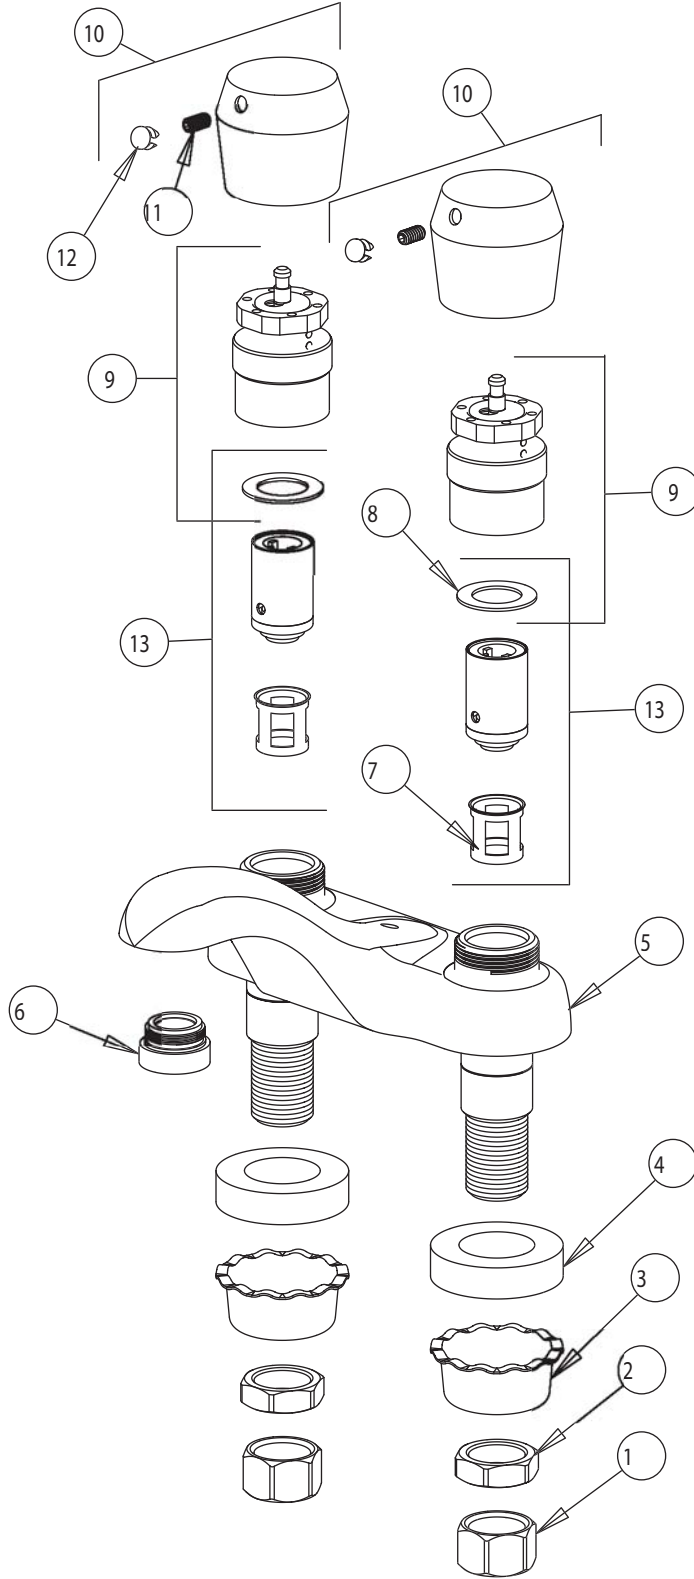

PARTS LIST

BY: JAR
CHK'D:

CHICAGO
FAUCETS
Last As Long As The Building

FINISH:
DATE:

AS SPECIFIED
7-23-02

802-VE2805-665

ITEM NO.	PART NO.	DESCRIPTION	ITEM NO.	PART NO.	DESCRIPTION
1	49-005	COUPLING NUT	8	665-011	SEALING WASHER
2	49-004	LOCKNUT	9	665-190K	ACTUATOR ASSEMBLY
3	1797-114	BASIN COCK WASHER	10	665-PSH	PUSH HANDLE ASSEMBLY
4	555-313	WASHER	11	665-116	SET SCREW
5	-----	VALVE BODY (NOT SOLD SEPARATELY)	12	665-309K	BUTTONS, HOT AND COLD
6	E2805	VANDAL PROOF SPRAY OUTLET	13	671-X	METERING VALVE CARTRIDGE
7	667-402	MVP FILTER			