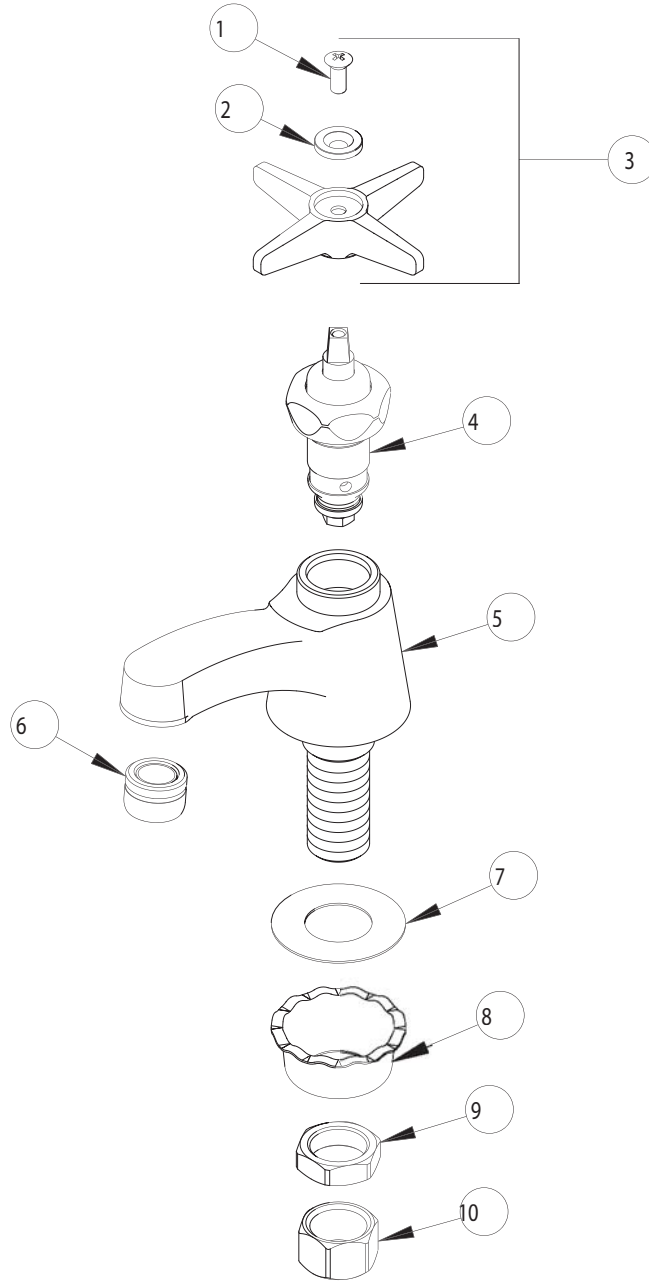

PARTS LIST

BY: SID
CHK'D:

FINISH:
DATE:

AS SPECIFIED
09-18-01

701-COLD

ITEM NO.	PART NO.	DESCRIPTION	ITEM NO.	PART NO.	DESCRIPTION
1	420-010	SCREW	6	E12	SOFTFLO OUTLET
2	633-123	INDEX BUTTON (BLUE)	7	333-103	RUBBER WASHER
3	633COLD	4-ARM CROSS HANDLE ASSEMBLY	8	1797-114	BASIN COCK WASHER
4	826-X	KLO-SELF CARTRIDGE	9	49-004	LOCKNUT
5	-----	VALVE BODY NOT SOLD SEPARATELY	10	49-005	COUPLING NUT