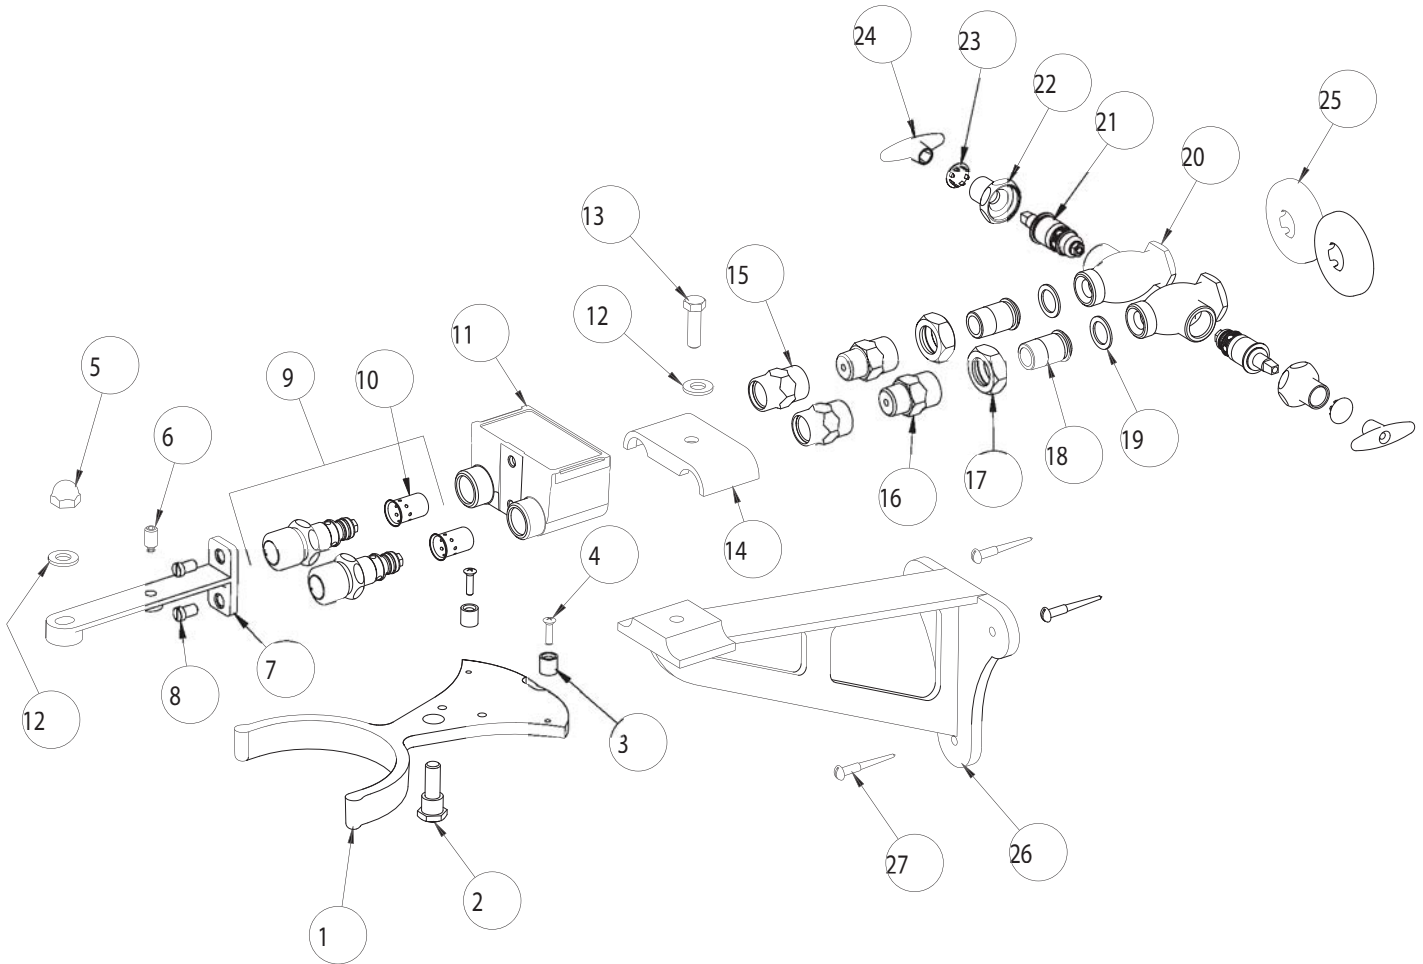

# PARTS LIST

BY: \_\_\_\_\_ SID \_\_\_\_\_  
 CHK'D: \_\_\_\_\_

FINISH: \_\_\_\_\_  
 DATE: \_\_\_\_\_

AS SPECIFIED  
 03-15-02

745-VO

ITEM NO.	PART NO.	DESCRIPTION	ITEM NO.	PART NO.	DESCRIPTION
1	745-023	LEVER	16	1021	FLOW CONTROL
2	745-003	BOLT	17	625-045	NUT
3	745-024	CAM STOPPER	18	625-050	TAILPIECE
4	250-093	SCREW	19	698-002	GASKET
5	745-026	ACORN NUT	20	-----	BODY (NOT SOLD SEPARATELY)
6	745-025	SCREW	21	217XTLH	SLO-COMPRESSION UNIT (LH)
7	745-022	BRACKET	22	1-246	LOOSE KEY CAP
8	625-006	SCREW	23	1-144	BUTTON
9	745X	FOR PARTS SEE 745X	24	293-006	TEE HANDLE
10	333-073	DASHPOT	25	749-016	WALL FLANGE
11	-----	VALVE BODY (NOT SOLD SEPARATELY)	26	649-003	WALL BRACKET
12	745-105	WASHER	27	649-004	SCREW
13	649-006	BOLT			
14	649-005	CLAMP BRACKET			
15	530-012	ADAPTER			