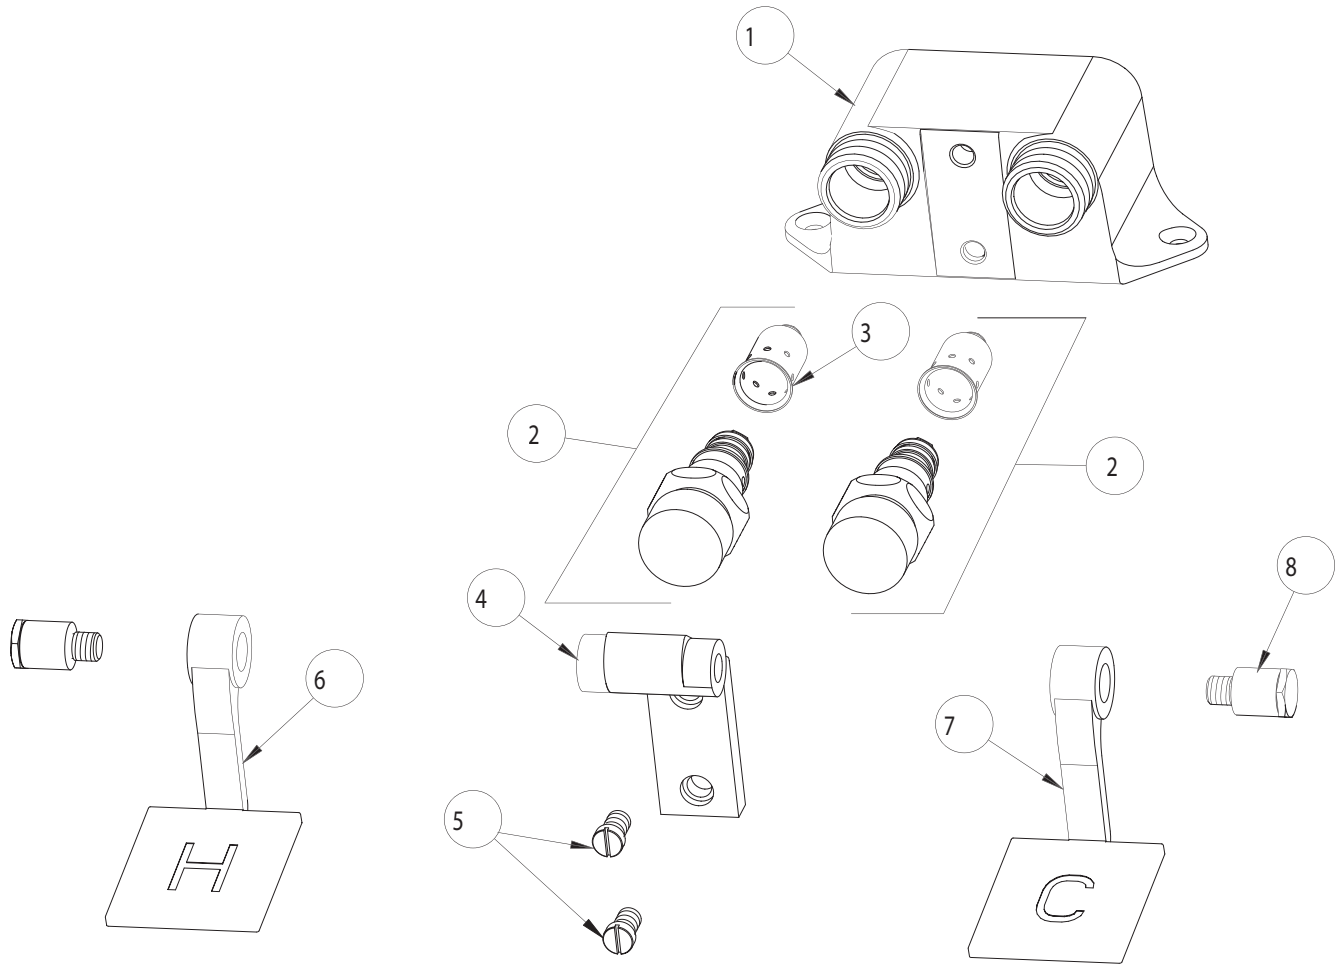

PARTS LIST

BY: SID
CHK'D:

FINISH:
DATE:

AS SPECIFIED
09-13-01

625-SLO

ITEM NO.	PART NO.	DESCRIPTION
1	-----	VALVE BODY (NOT SOLD SEPARATELY)
2	628XSLO	FOR PARTS SEE 628XSLO
3	333-073K	SLOW DASHPOT ASSEMBLY
4	625-060	BRACKET
5	625-006	SCREW
6	625-058	PEDAL
7	625-158	PEDAL
8	625-061	BOLT