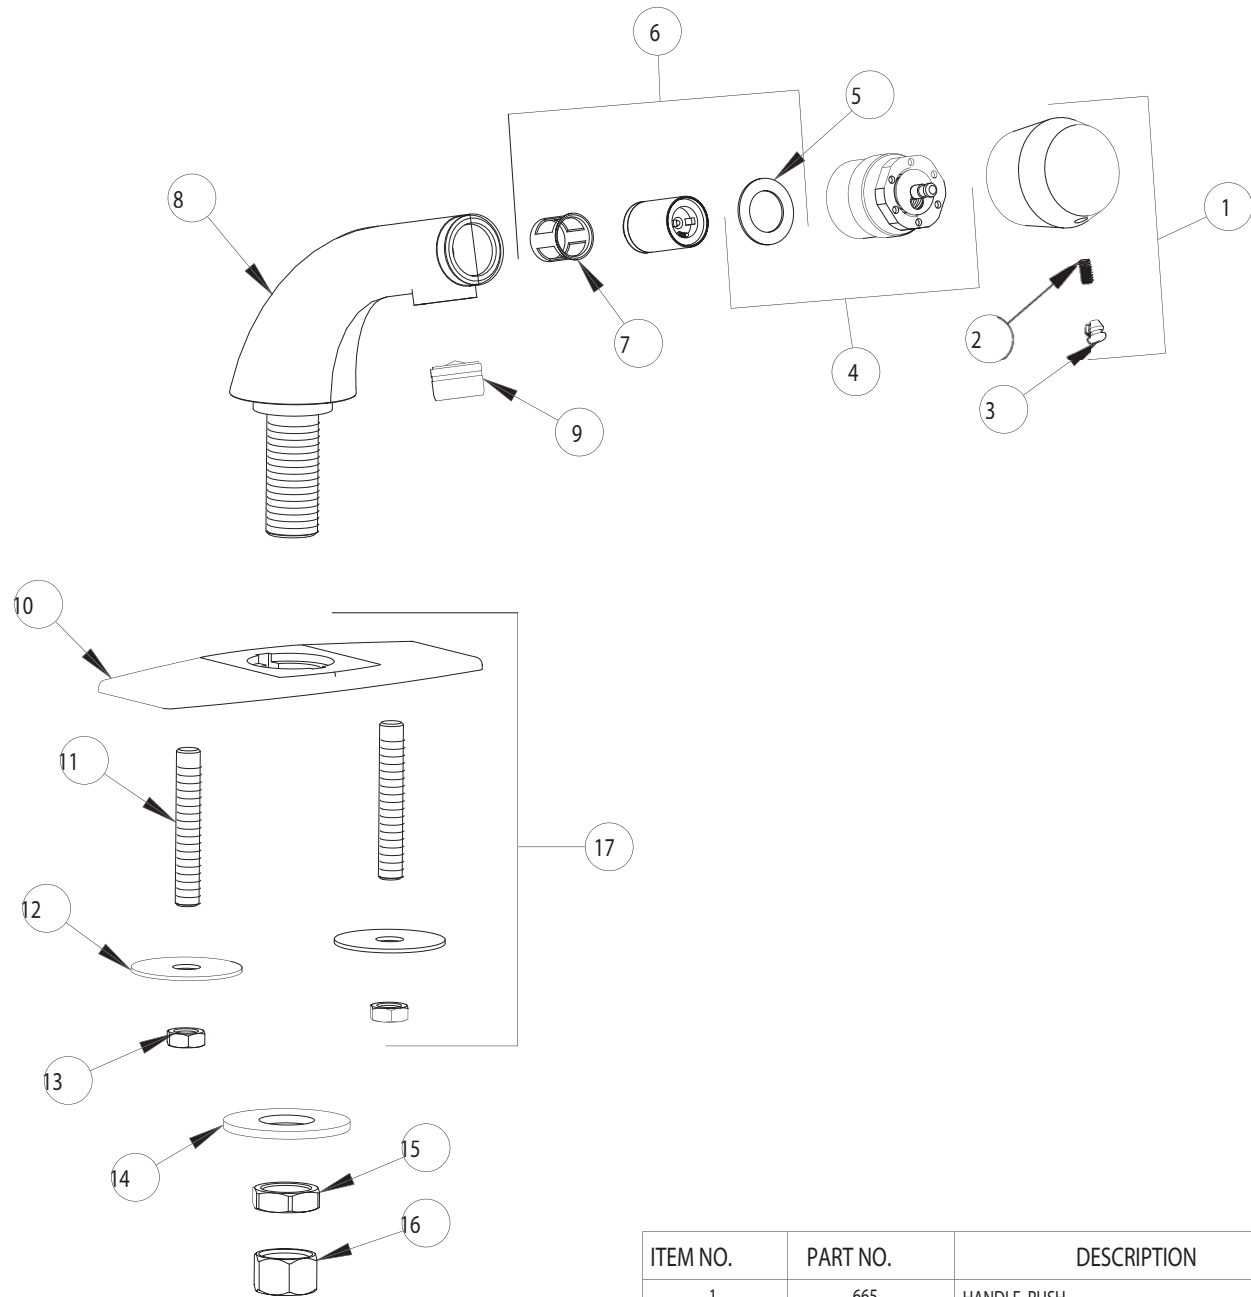

PARTS LIST

BY: SID
CHK'D:

CHICAGO
FAUCETS
Last As Long As The Building

FINISH:
DATE:

AS SPECIFIED
06-27-02

857-E12-665PSH

ITEM NO.	PART NO.	DESCRIPTION
1	665	HANDLE, PUSH
2	665-116	SET SCREW
3	665-309K	BUTTONS, HOT AND COLD
4	665-190K	ACTUATOR ASSEMBLY
5	665-011	SEALING WASHER
6	671-X	METERING VALVE CARTRIDGE
7	667-402	MVP FILTER
8	-----	VALVE BODY (NOT SOLD SEPARATELY)
9	E12	SOFTFLO OUTLET
10	807-003	COVER PLATE
11	634-215	GUIDE SHANK
12	634-124	STEEL WASHER
13	689-113	LOCKNUT
14	807-002	GALVANIZED WASHER
15	49-004	LOCKNUT
16	49-005	COUPLING NUT
17	807-003K	COVER ASSEMBLY