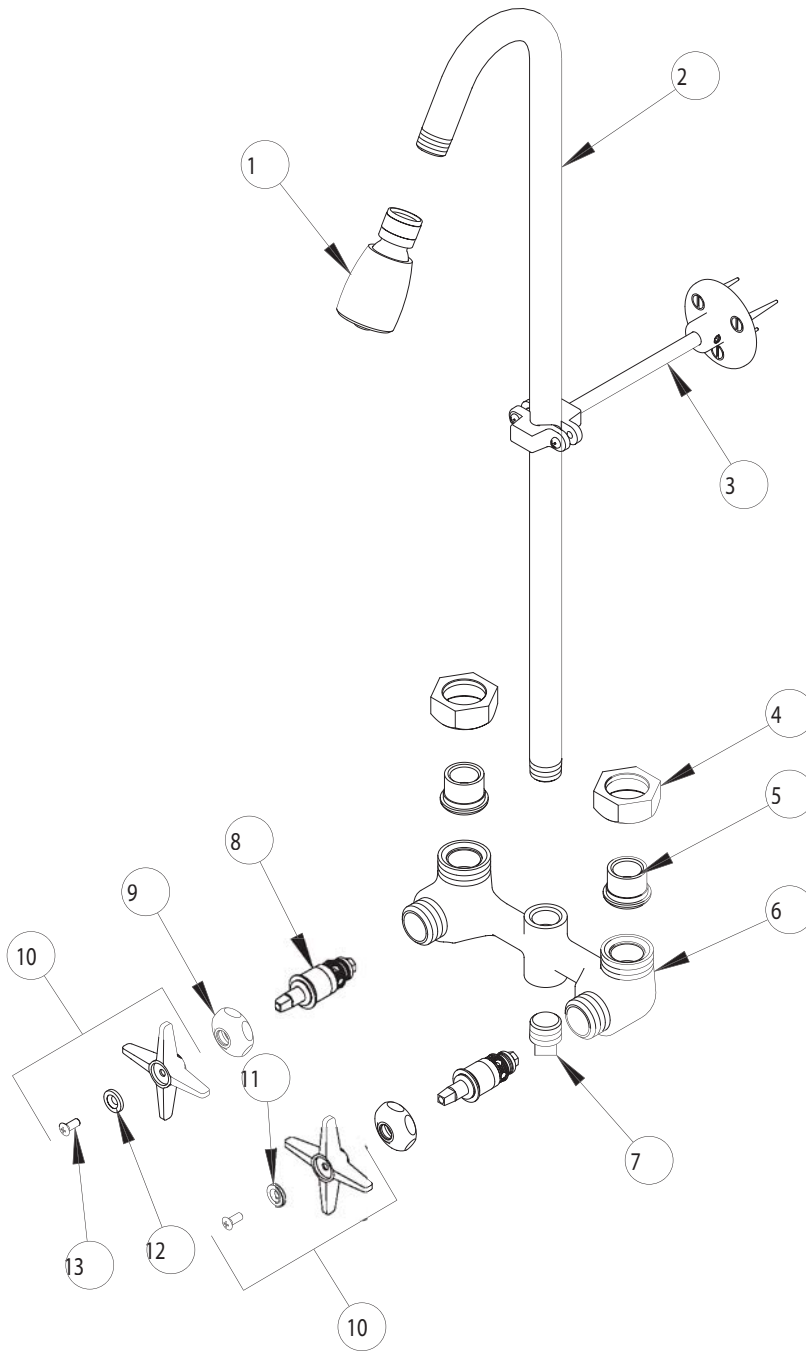

PARTS LIST

BY: SID
CHK'D:

FINISH:
DATE:

AS SPECIFIED
09-28-01

752

ITEM NO.	PART NO.	DESCRIPTION	ITEM NO.	PART NO.	DESCRIPTION
1	620	FOR PARTS SEE 620 SHOWER HEAD	8	217XTLH	SLO-COMPRESSION UNIT (LH)
2	462-122	SPOUT RISER	9	1-214	CAP
3	902-011K	PIPE STRAP ASSEMBLY	10	633PR	4-ARM CROSS HANDLE ASSEMBLY
4	177-002	UNION NUT	11	633-123	INDEX BUTTON (BLUE)
5	177-003	UNION TAILPIECE	12	633-023	INDEX BUTTON (RED)
6	-----	VALVE BODY NOT SOLD SEPARATELY	13	420-010	SCREW
7	234-032	1/2 NPT PLUG			