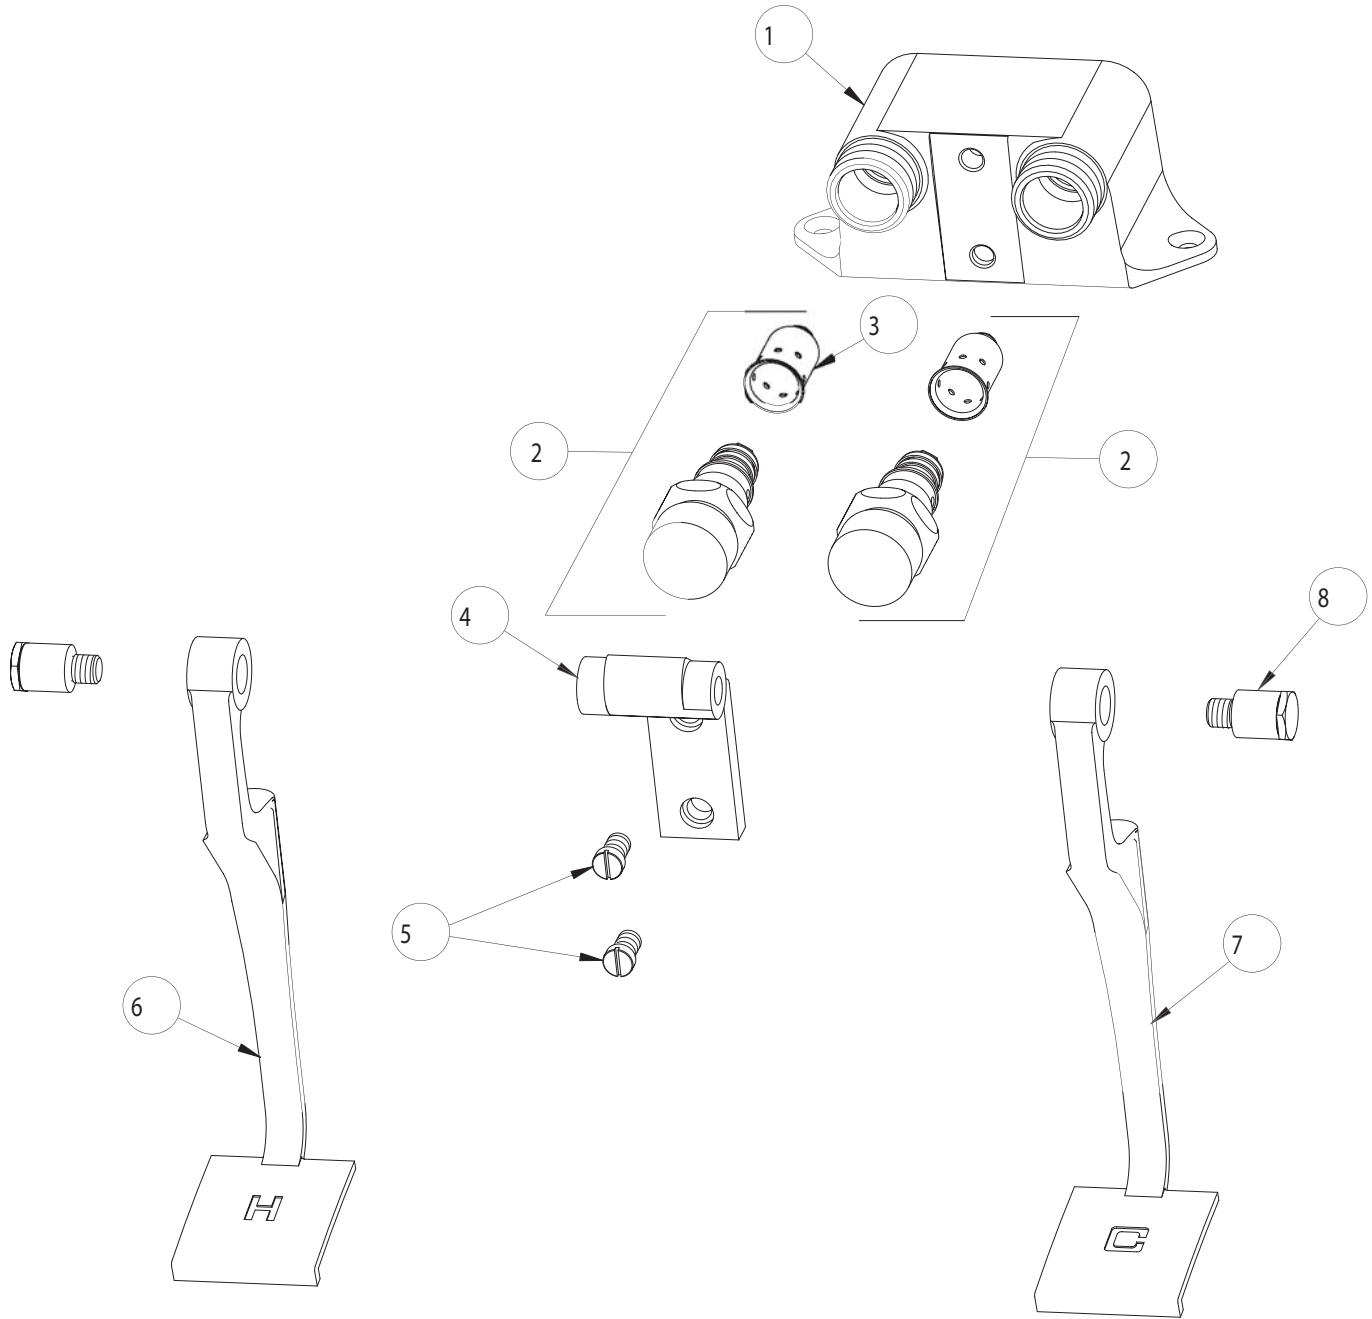

PARTS LIST

BY: SID
CHK'D:

FINISH:
DATE:

AS SPECIFIED
09-13-01

625-LPSLO

ITEM NO.	PART NO.	DESCRIPTION
1	-----	VALVE BODY (NOT SOLD SEPARATELY)
2	628XSLO	FOR PARTS SEE 628XSLO
3	333-073K	SLOW DASHPOT ASSEMBLY
4	625-060	BRACKET
5	625-006	SCREW
6	625-059	HOT PEDAL
7	625-159	COLD PEDAL
8	625-061	BOLT