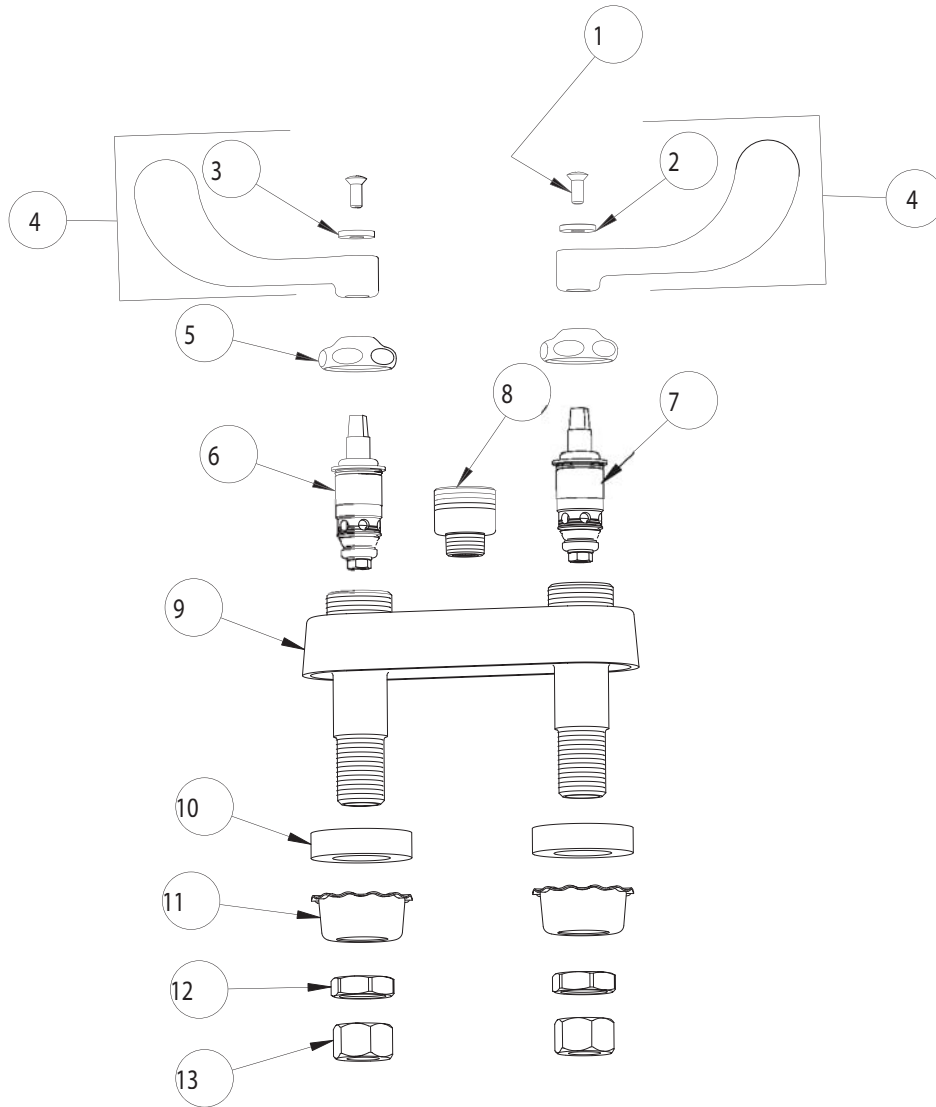

PARTS LIST

BY: JAR
CHK'D:

FINISH:
DATE:

CHROME
10-26-01

895-317LESSSPT

ITEM NO.	PART NO.	DESCRIPTION	ITEM NO.	PART NO.	DESCRIPTION
1	420-010	SCREW	10	555-313	WASHER
2	633-123	INDEX BUTTON (BLUE)	11	1797-114	BASIN COCK WASHER
3	633-023	INDEX BUTTON (RED)	12	49-004	LOCKNUT
4	317-PR	WRISTBLADE HANDLE ASSY.	13	49-005	COUPLING NUT
5	1-214	CAP			
6	1-100XT	QUATURN UNIT (LH)			
7	1-099XT	QUATURN UNIT (RH)			
8	225-005	ADAPTER			
9	-----	VALVE BODY (NOT SOLD SEPARATELY)			