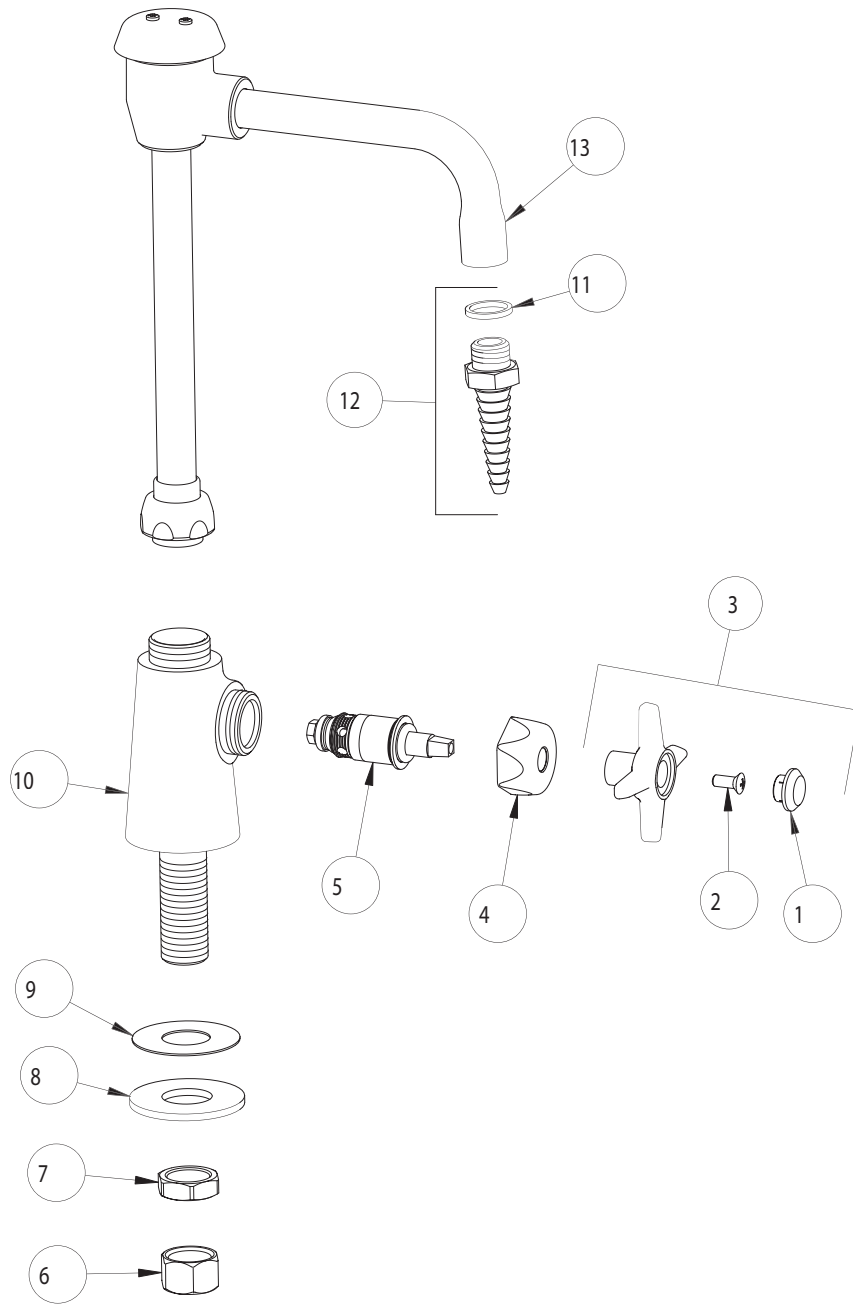

PARTS LIST

BY: JAR
CHK'D:

FINISH:
DATE:

AS SPECIFIED
10-31-01

928

ITEM NO.	PART NO.	DESCRIPTION
1	216-178	'CW' INDEX BUTTON
2	420-010	SCREW
3	204-CW	4-ARM HANDLE ASSEMBLY
4	444-005	CAP NUT
5	217XTLH	SLO-COMPRESSION UNIT (LH)
6	49-005	COUPLING NUT
7	49-004	LOCKNUT
8	807-002	GALVANIZED WASHER
9	52-007	RUBBER WASHER
10	-----	VALVE BODY (NOT SOLD SEPARATELY)
11	229-003	WASHER
12	E7	LAB NOZZLE OUTLET
13	GN2BVB	V B SPOUT B TYPE END