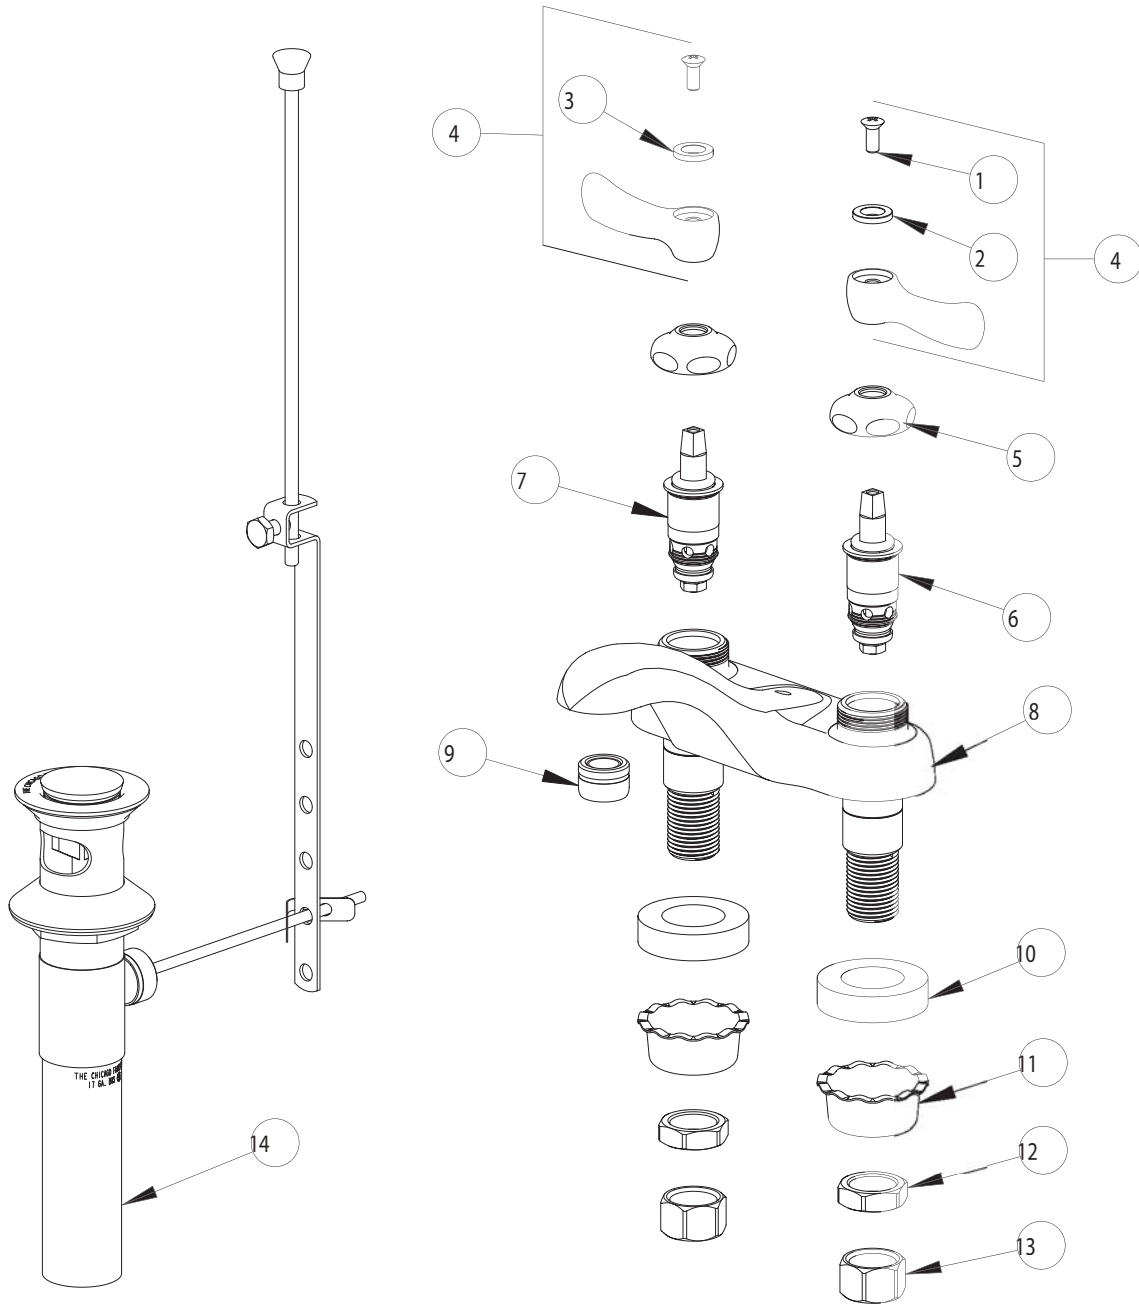

PARTS LIST

BY:
CHK'D:

SID

CHICAGO
FAUCETS
Last As Long As The Building

FINISH:
DATE:

AS SPECIFIED
08-21-02

797

| ITEM NO. | PART NO. | DESCRIPTION | ITEM NO. | PART NO. | DESCRIPTION |
|----------|----------|----------------------------------|----------|----------|----------------------------------|
| 1 | 420-010 | SCREW | 9 | E12 | SOFTFLO OUTLET |
| 2 | 633-123 | INDEX BUTTON (BLUE) | 10 | 555-313 | WASHER |
| 3 | 633-023 | INDEX BUTTON (RED) | 11 | 1797-114 | BASIN COCK WASHER |
| 4 | 390PR | LEVER HANDLE ASSEMBLY | 12 | 49-004 | LOCKNUT |
| 5 | 1-214 | CAP | 13 | 49-005 | COUPLING NUT |
| 6 | 1-099XT | QUATURN UNIT (RH) | 14 | 1222K | POP-UP WASTE FOR PARTS SEE 1222K |
| 7 | 1-100XT | QUATURN UNIT (LH) | | | |
| 8 | ----- | VALVE BODY (NOT SOLD SEPARATELY) | | | |