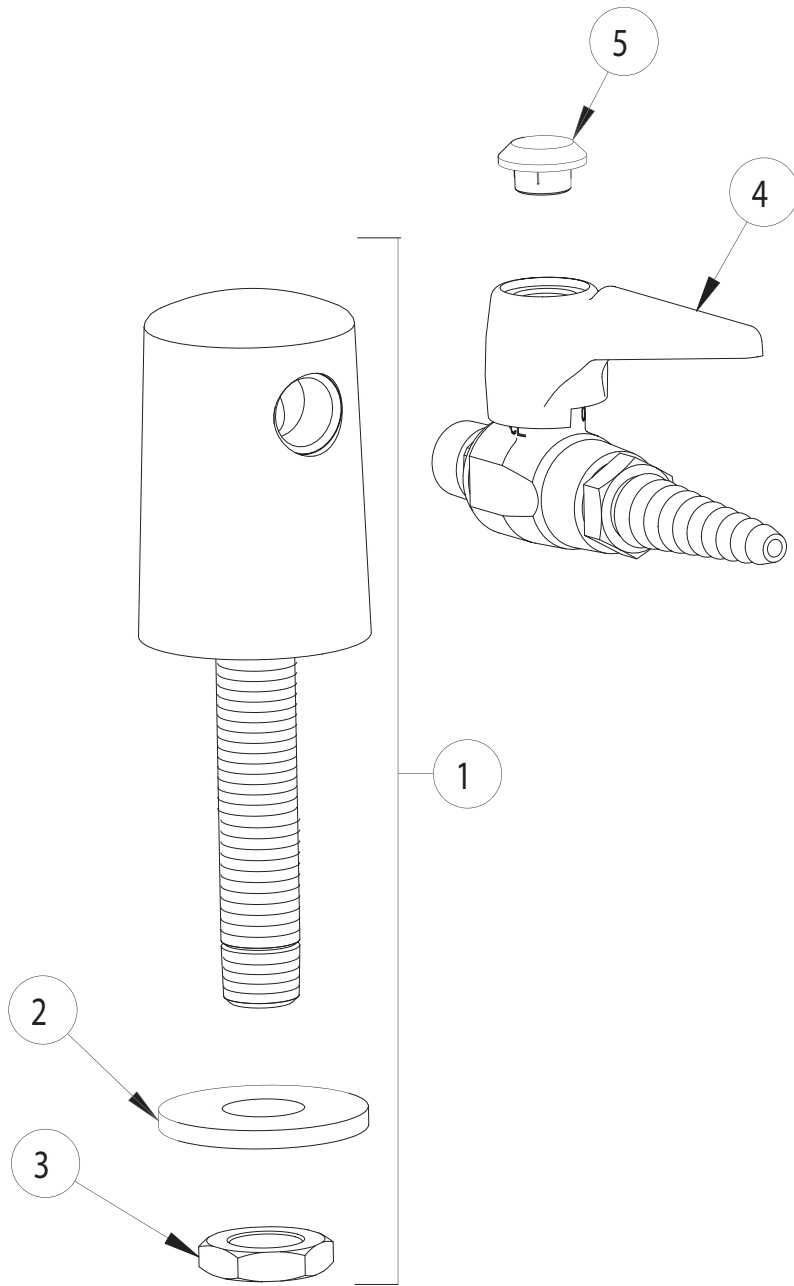

PARTS LIST

BY: JAR
CHK'D:

FINISH:
DATE:

AS SPECIFIED
05-03-01

980-WS909AGV

ITEM NO.	PART NO.	DESCRIPTION
1	980-WS	TUREET ASSEMBLY
2	705-010	WASHER
3	705-008	NUT
4	909-LESS216-28	BALL VALVE
5	216-328	'GAS' INDEX BUTTON
5A	216-378	'VAC' INDEX BUTTON
5B	216-278	'AIR' BUTTON