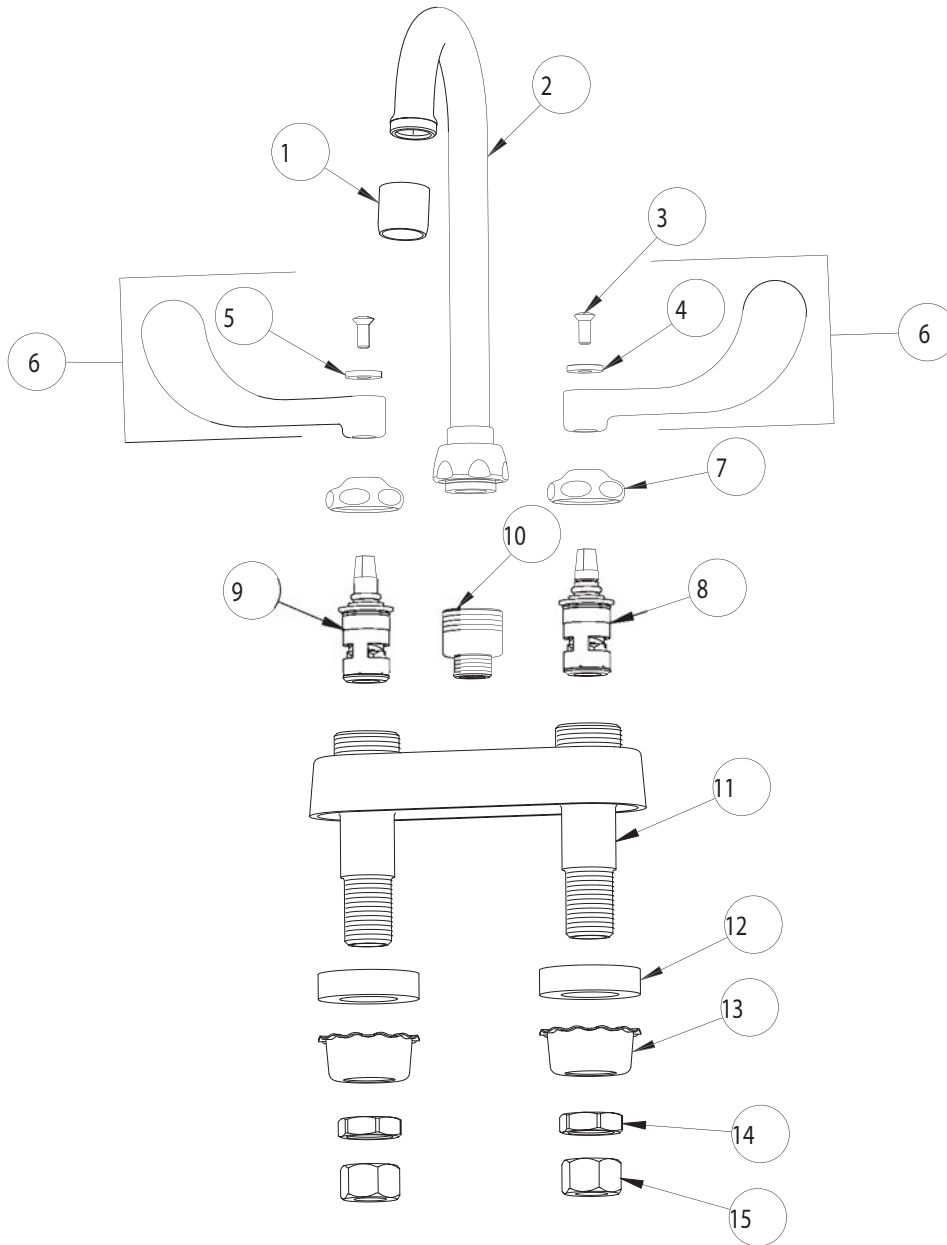

PARTS LIST

BY: JAR
CHK'D:

FINISH:
DATE:

AS SPECIFIED
10-26-01

895-317XK

ITEM NO.	PART NO.	DESCRIPTION	ITEM NO.	PART NO.	DESCRIPTION
1	E3	SOFTFLO OUTLET	9	1-100XK	LH CERAMIC QUATURN UNIT
2	GN1A	FOR PARTS SEE GN1A	10	225-005	ADAPTER
3	420-010	SCREW	11	-----	VALVE BODY (NOT SOLD SEPARATELY)
4	633-123	INDEX BUTTON (BLUE)	12	555-313	WASHER
5	633-023	INDEX BUTTON (RED)	13	1797-114	BASIN COCK WASHER
6	317-PR	WRISTBLADE HANDLE ASSY.	14	49-004	LOCKNUT
7	1-214	CAP	15	49-005	COUPLING NUT
8	1-099XK	RH CERAMIC QUATURN UNIT			