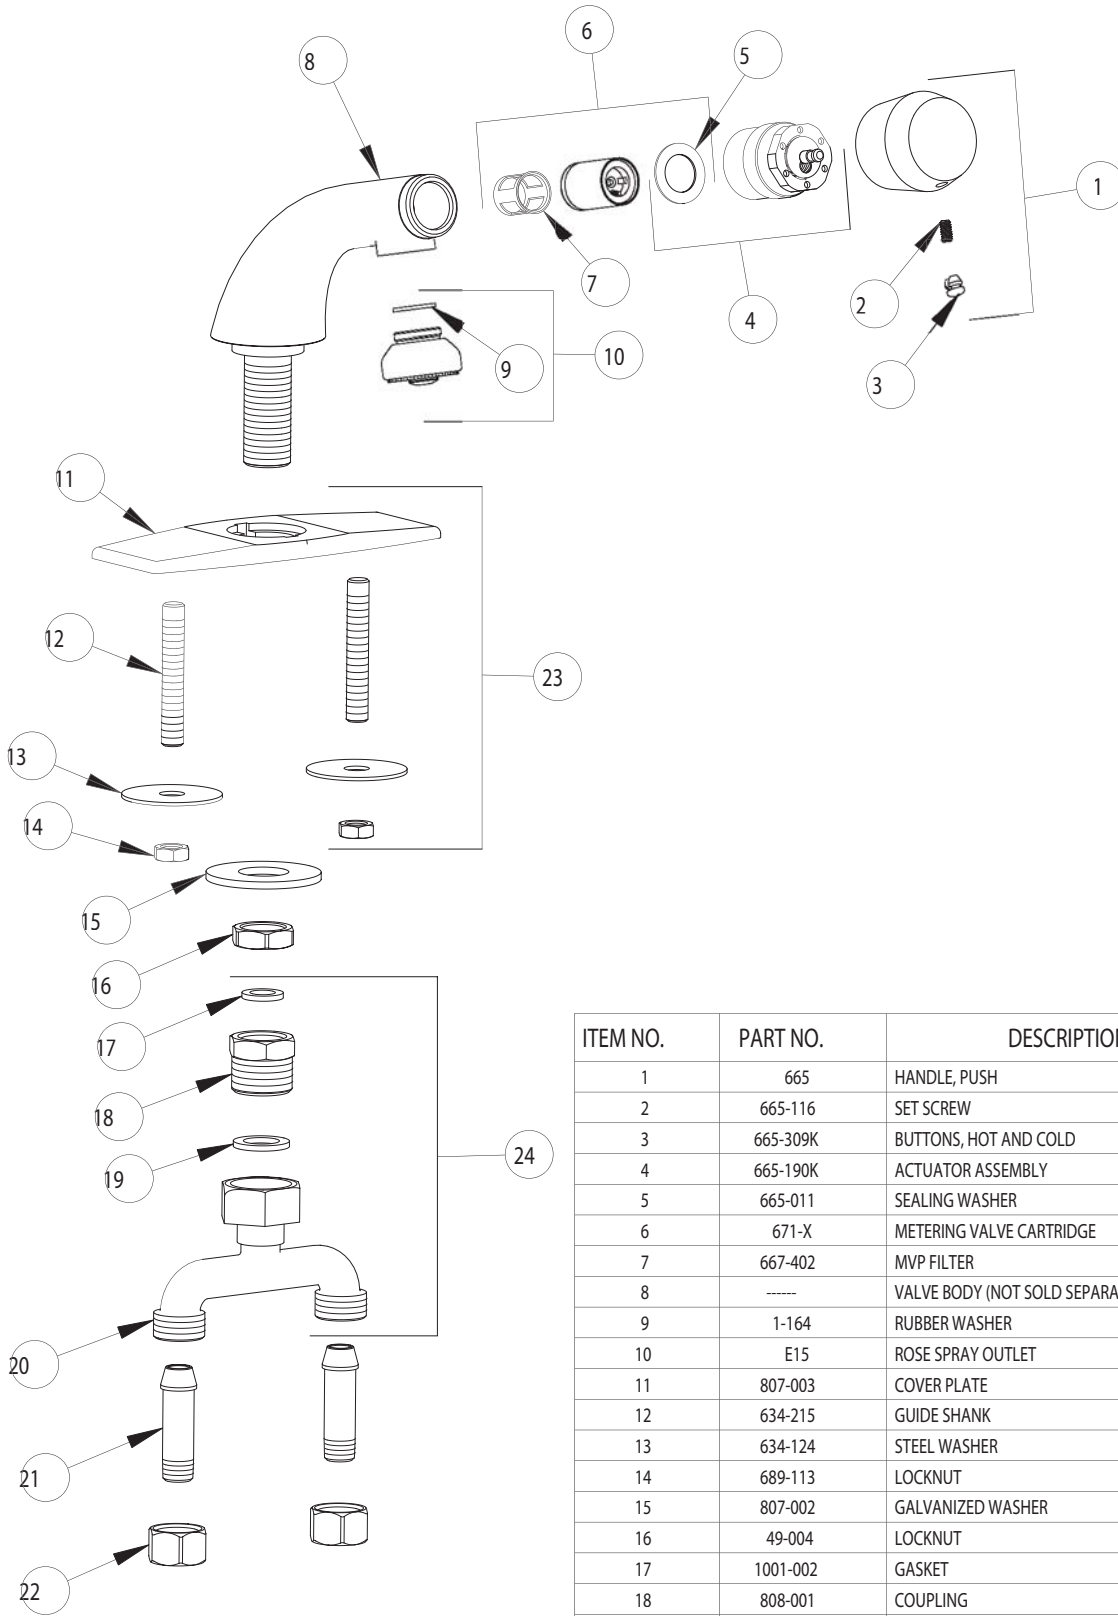

# PARTS LIST

BY: SID  
CHK'D:

CHICAGO  
FAUCETS  
Last As Long As The Building

FINISH:  
DATE:

AS SPECIFIED  
06-27-02

844-665PSH

ITEM NO.	PART NO.	DESCRIPTION
1	665	HANDLE, PUSH
2	665-116	SET SCREW
3	665-309K	BUTTONS, HOT AND COLD
4	665-190K	ACTUATOR ASSEMBLY
5	665-011	SEALING WASHER
6	671-X	METERING VALVE CARTRIDGE
7	667-402	MVP FILTER
8	-----	VALVE BODY (NOT SOLD SEPARATELY)
9	1-164	RUBBER WASHER
10	E15	ROSE SPRAY OUTLET
11	807-003	COVER PLATE
12	634-215	GUIDE SHANK
13	634-124	STEEL WASHER
14	689-113	LOCKNUT
15	807-002	GALVANIZED WASHER
16	49-004	LOCKNUT
17	1001-002	GASKET
18	808-001	COUPLING
19	1-143	SEAT WASHER
20	-----	TEE ASSEMBLY
21	58-018K	TAILPIECE
22	49-005	COUPLING NUT
23	807-003K	COVER ASSEMBLY
24	1-143K	CONNECTION ASSEMBLY