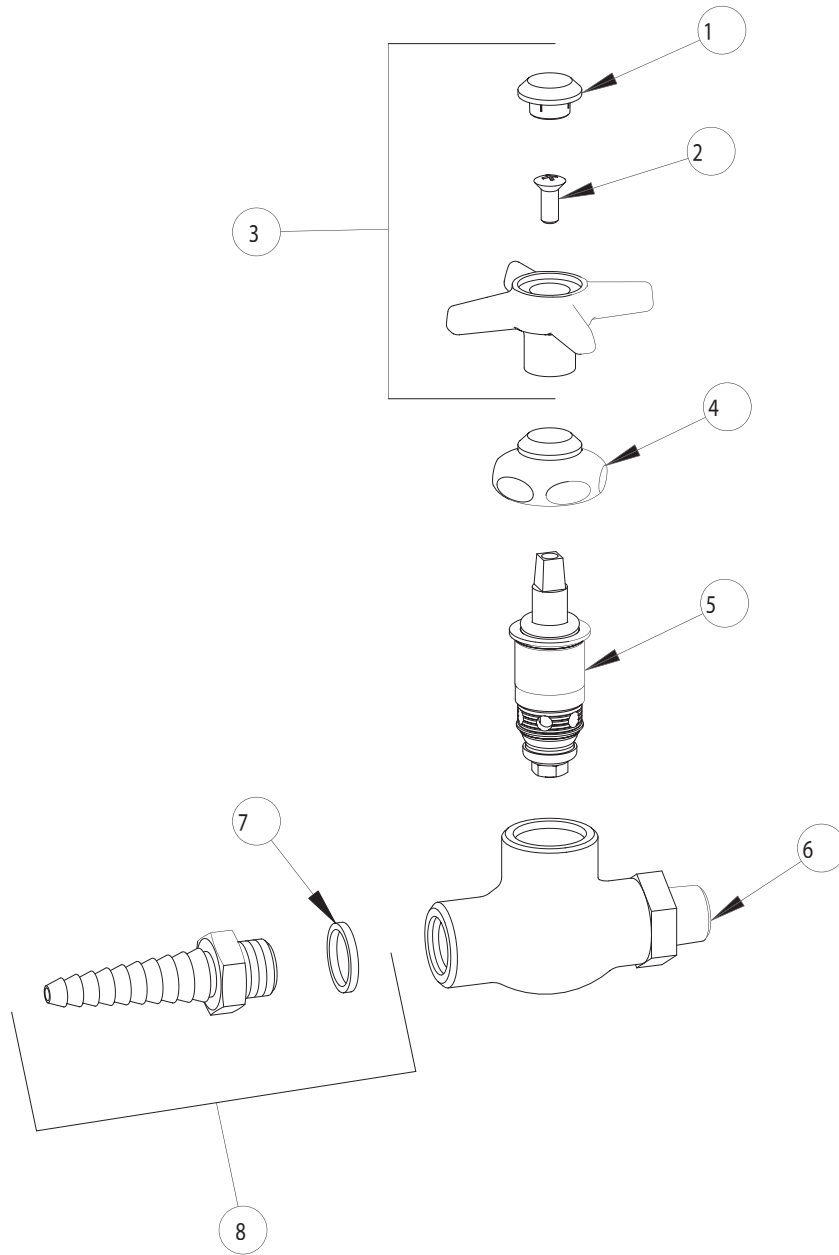

# PARTS LIST

BY: SID  
CHK'D:

FINISH:  
DATE:

AS SPECIFIED  
10-26-01

937

ITEM NO.	PART NO.	DESCRIPTION	ITEM NO.	PART NO.	DESCRIPTION
1	216-178	'CW' INDEX BUTTON	5	217XTLH	SLO-COMPRESSION UNIT (LH)
2	420-010	SCREW	6	-----	VALVE BODY (NOT SOLD SEPARATELY)
3	204-CW	4-ARM HANDLE ASSEMBLY	7	229-003	WASHER
4	1-214	CAP	8	E7	LAB NOZZLE OUTLET