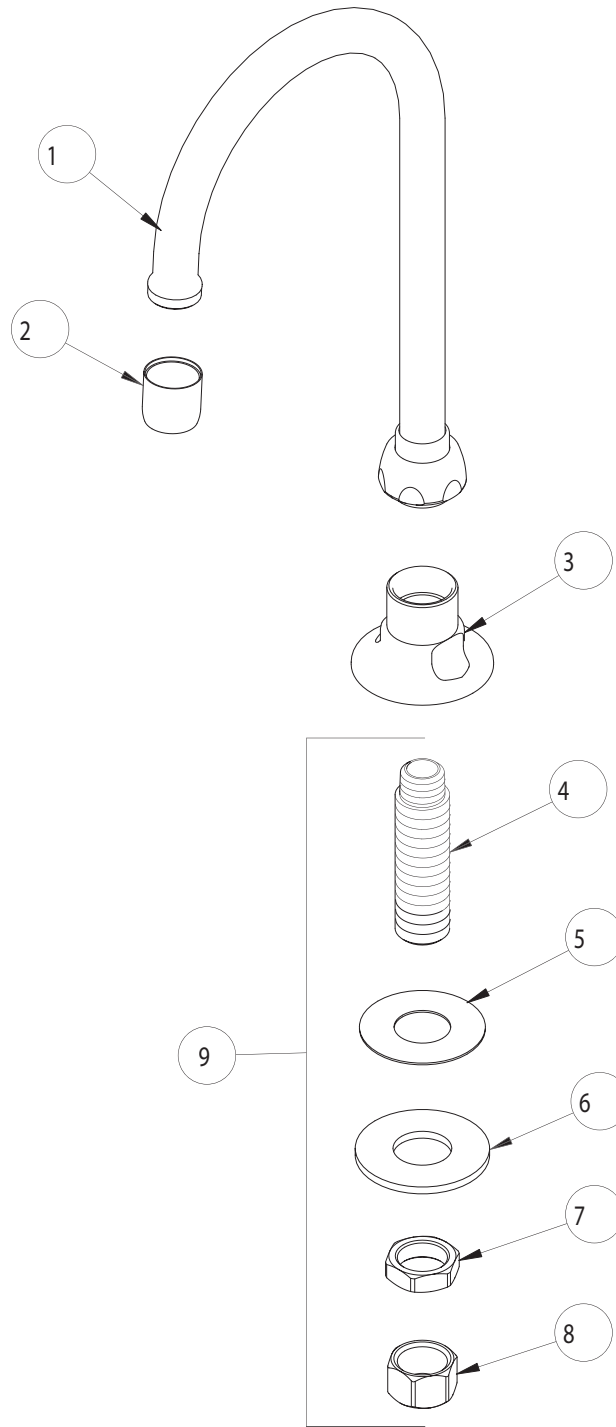

# PARTS LIST

BY: SID  
CHK'D:

FINISH:  
DATE:

AS SPECIFIED  
09-14-01

626-E3

| ITEM NO. | PART NO. | DESCRIPTION                       |
|----------|----------|-----------------------------------|
| 1        | GN2A     | FOR PARTS SEE GN2A                |
| 2        | E3       | SOFTFLO OUTLET                    |
| 3        | -----    | FLANGE BASE (NOT SOLD SEPERATELY) |
| 4        | 748-001  | SHANK                             |
| 5        | 52-007   | RUBBER WASHER                     |
| 6        | 807-002  | GALVANIZED WASHER                 |
| 7        | 49-004   | LOCKNUT                           |
| 8        | 49-005   | COUPLING NUT                      |
| 9        | 748-001K | SHANK ASSEMBLY                    |