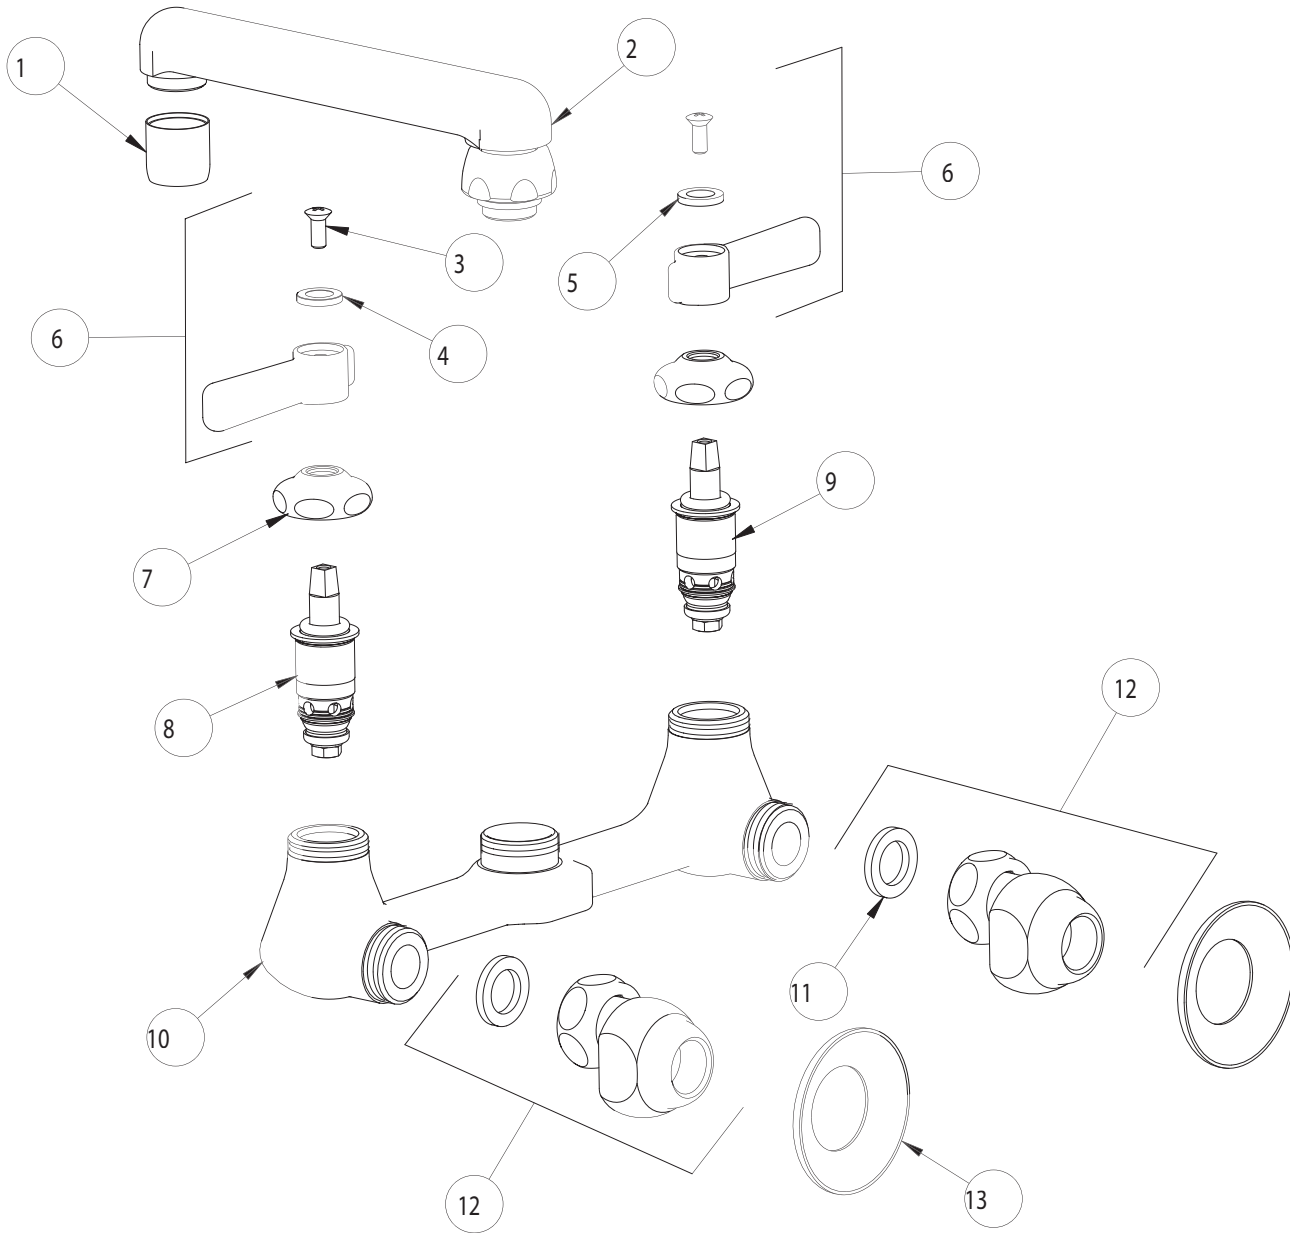

# PARTS LIST

BY: MGM  
CHK'D:

FINISH:  
DATE:

AS SPECIFIED  
09-24-97

540-LD

ITEM NO.	PART NO.	DESCRIPTION	ITEM NO.	PART NO.	DESCRIPTION
1	E3	OUTLET	8	1-099XT	QUATURN UNIT (RH)
2	S6	FOR PARTS SEE S6 INCLUDES E3	9	1-100XT	QUATURN UNIT (LH)
3	420-010	SCREW	10	-----	VALVE BODY (NOT SOLD SEPARATELY)
4	633-123	INDEX BUTTON (BLUE)	11	1-011	WASHER
5	633-023	INDEX BUTTON (RED)	12	G	'G' ARM (INCLUDES WASHER)
6	369PR	LEVER HANDLE ASSEMBLY	13	1-055	FLANGE
7	1-214	CAP			