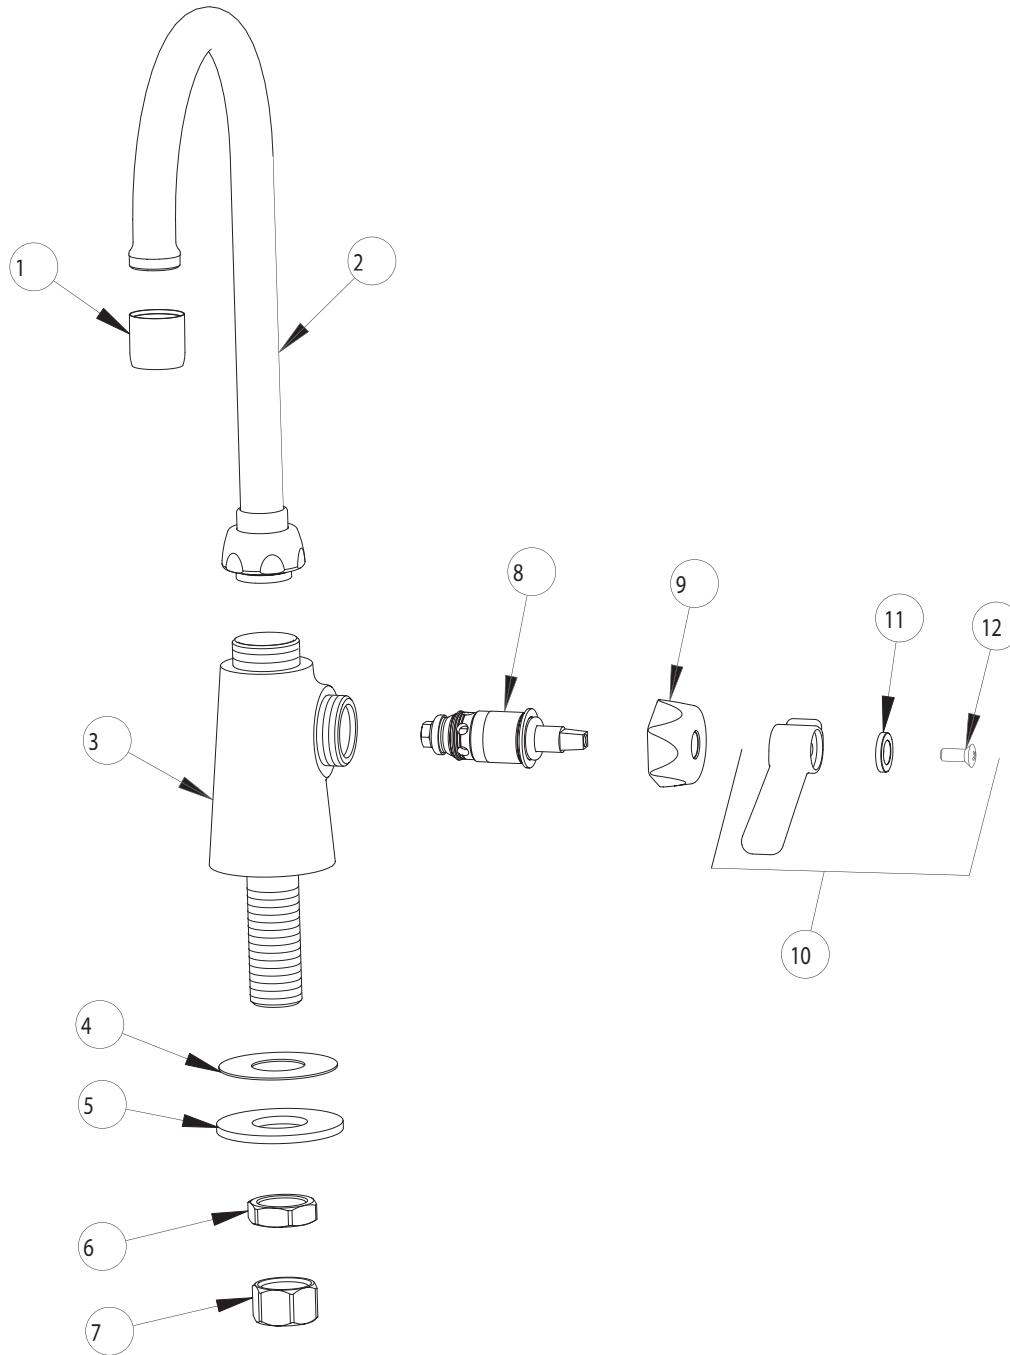

PARTS LIST

BY: JAR
CHK'D:

FINISH:
DATE:

AS SPECIFIED
6-7-01

350

ITEM NO.	PART NO.	DESCRIPTION	ITEM NO.	PART NO.	DESCRIPTION
1	E3	SOFTFLO OUTLET	8	1-099XT	QUATURN UNIT (RH)
2	GN2A	FOR PARTS SEE GN2A	9	444-005	CAP NUT
3	-----	VALVE BODY (NOT SOLD SEPARATELY)	10	369COLD	LEVER HANDLE ASSEMBLY
4	52-007	RUBBER WASHER	11	633-123	INDEX BUTTON (BLUE)
5	807-002	GALVANIZED WASHER	12	420-010	SCREW
6	49-004	LOCKNUT			
7	49-005	COUPLING NUT			