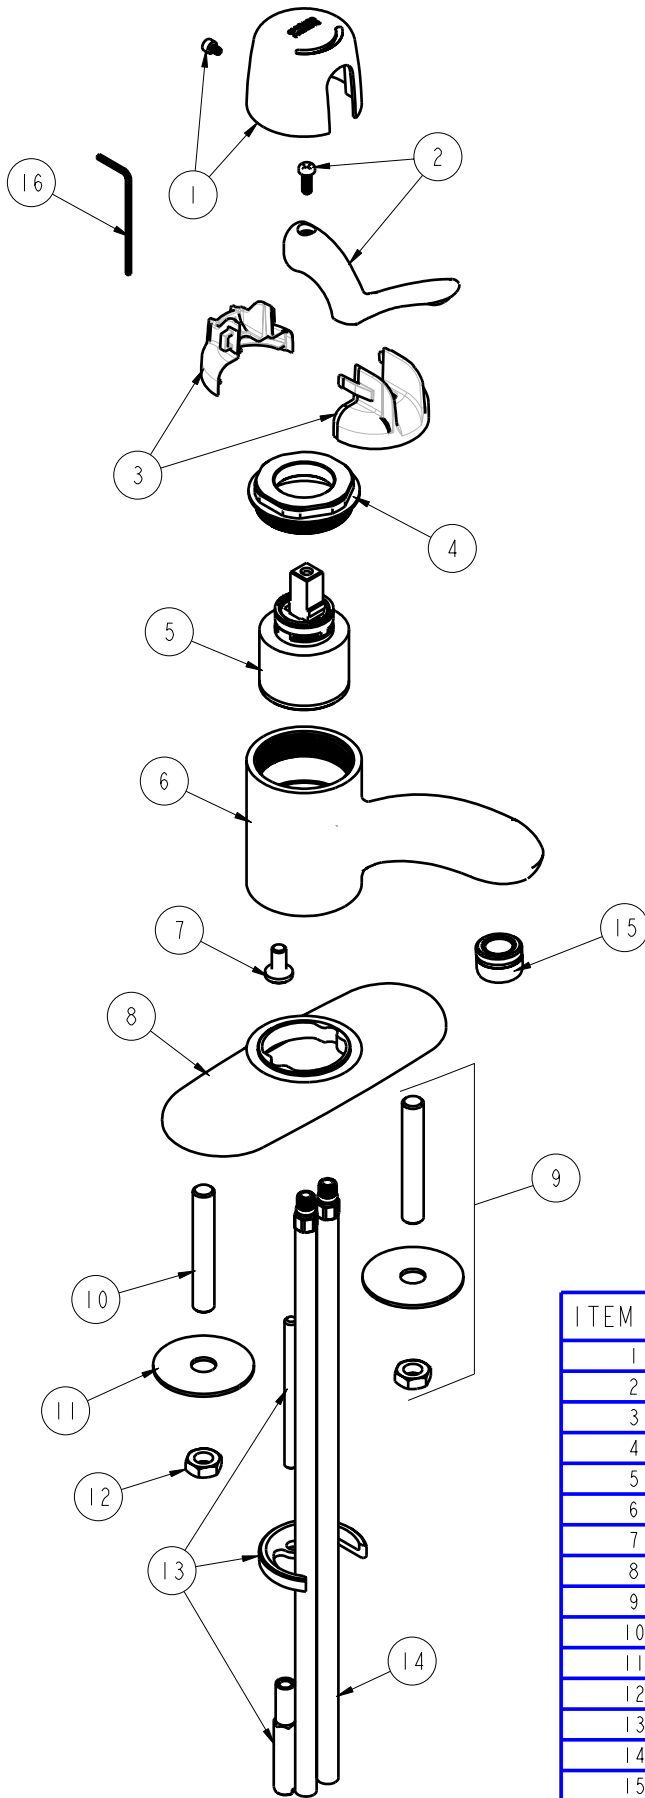

# PARTS LIST

BY: SID  
CHK'D:

FINISH: CHROME PLATE  
DATE: 10-18-04  
REV: 04-12-06

2200-4

ITEM NO.	PART NO.	DESCRIPTION
1	2200-122KCP	CAP AND SCREW ASSEMBLY
2	2200-225KCP	LEVER HANDLE
3	2200-021KNF	CARTRIDGE SPIN CAP ASSEMBLY
4	2200-116RCF	NUT, HOLDOWN
5	2300-XNF	40 mm SINGLE LEVER CARTRIDGE
6	-----	SPOUT
7	2200-108NF	SCREW, 1/4-20UNC X 1/2 PHMS
8	2200-112CP	V.P. BASE PLATE, LAVATORY
9	126-PPNF	PRE-PACK
10	634-215RBF	GUIDE SHANK
11	634-124NF	STEEL WASHER
12	689-113RBF	LOCKNUT
13	2200-015KNF	HOLDOWN KIT
14	50-101KNNF	SUPPLY TUBE ASSEMBLY
15	E12	SOFTFLO OUTLET
16	665-505NF	3/32" HEX KEY