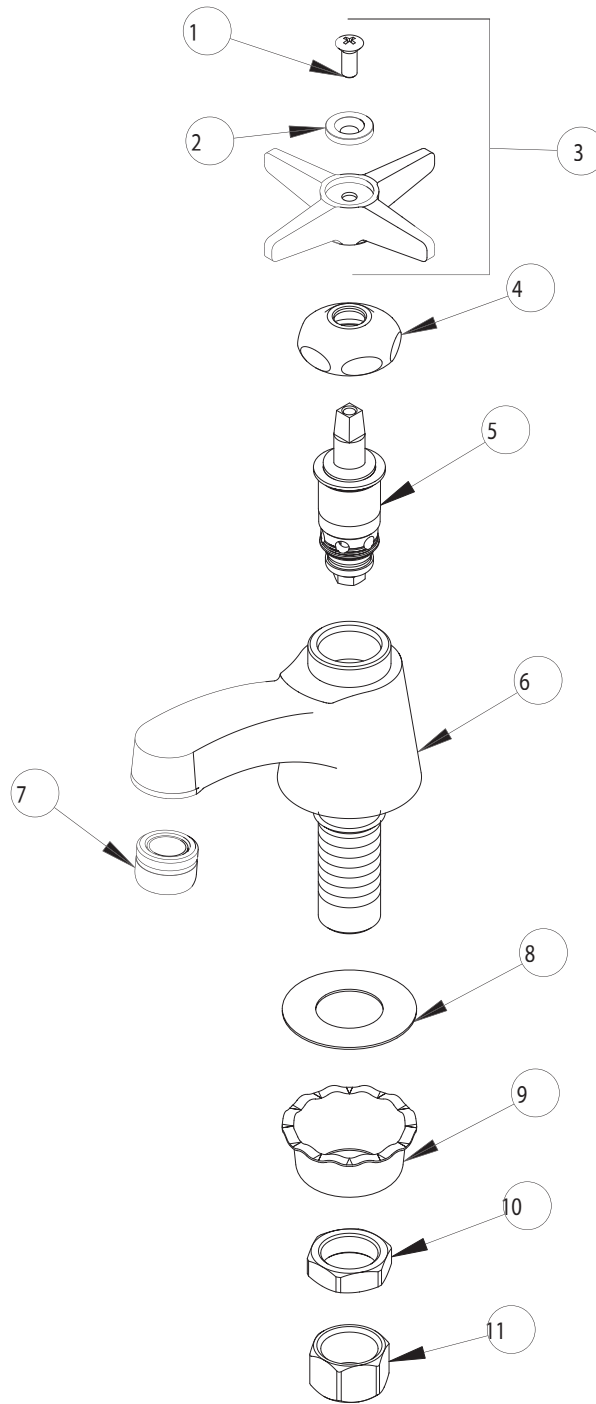

PARTS LIST

BY: SID
CHK'D:

FINISH:
DATE:

AS SPECIFIED
09-17-01

700-COLD

ITEM NO.	PART NO.	DESCRIPTION	ITEM NO.	PART NO.	DESCRIPTION
1	420-010	SCREW	7	E12	SOFTFLO OUTLET
2	633-123	INDEX BUTTON (BLUE)	8	333-103	RUBBER WASHER
3	633COLD	4-ARM CROSS HANDLE ASSEMBLY	9	1797-114	BASIN COCK WASHER
4	1-214	CAP	10	49-004	LOCKNUT
5	1-100XT	QUATURN UNIT (LH)	11	49-005	COUPLING NUT
6	-----	VALVE BODY NOT SOLD SEPARATELY			