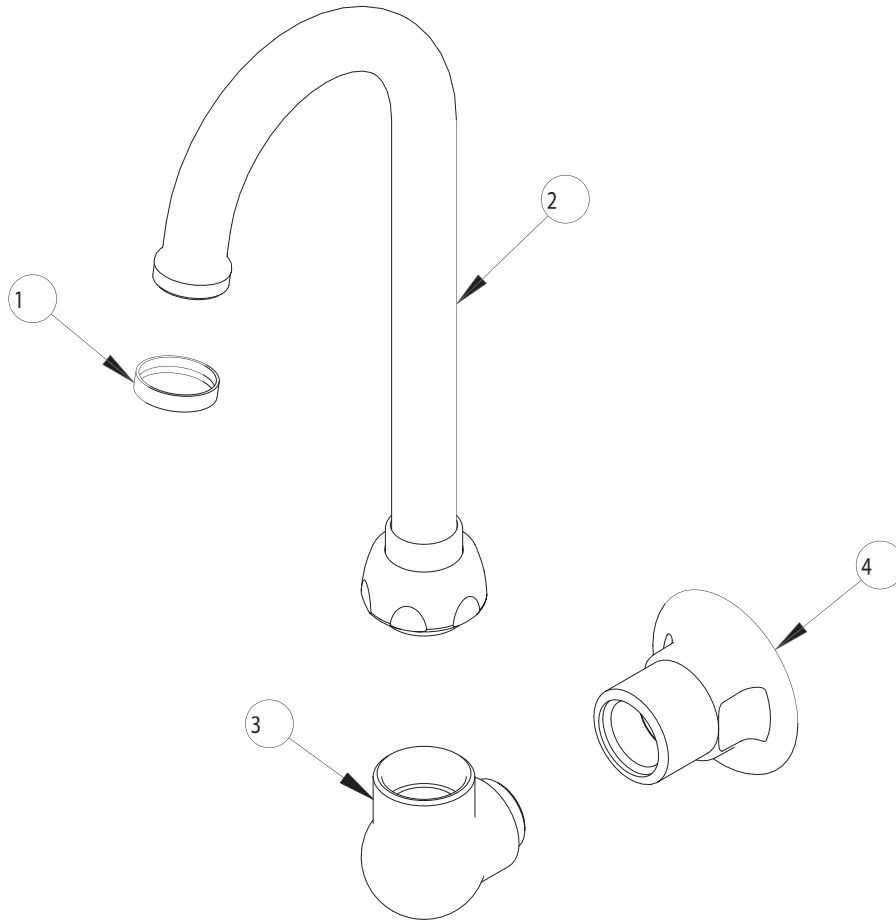

PARTS LIST

BY: SID
CHK'D:

FINISH:
DATE:

AS SPECIFIED
09-14-01

629

ITEM NO.	PART NO.	DESCRIPTION
1	1-159	SPOUT RING
2	GN1A	FOR PARTS SEE GN1A
3	-----	VALVE BODY (NOT SOLD SEPARATELY)
4	-----	FLANGE (NOT SOLD SEPARATELY)