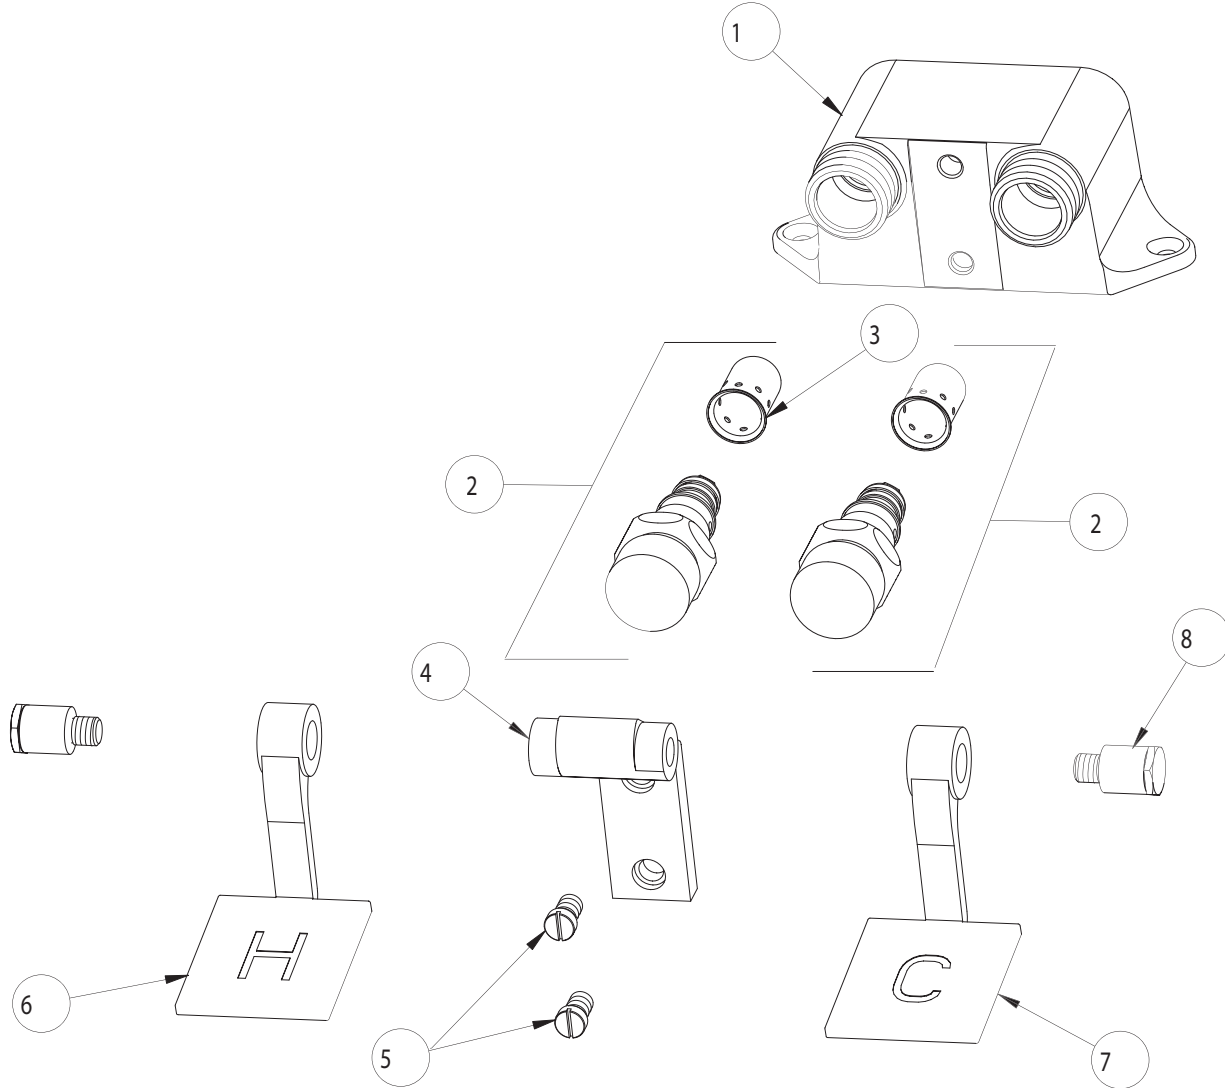

# PARTS LIST

BY: JAR  
CHK'D:

FINISH:  
DATE:

AS SPECIFIED  
03-04-97

625

ITEM NO.	PART NO.	DESCRIPTION
1	-----	VALVE BODY (NOT SOLD SEPARATELY)
2	628X	FOR PARTS SEE 628X
3	333-075	DASHPOT
4	625-060	BRACKET
5	625-006	SCREW
6	625-058	PEDAL
7	625-158	PEDAL
8	625-061	BOLT