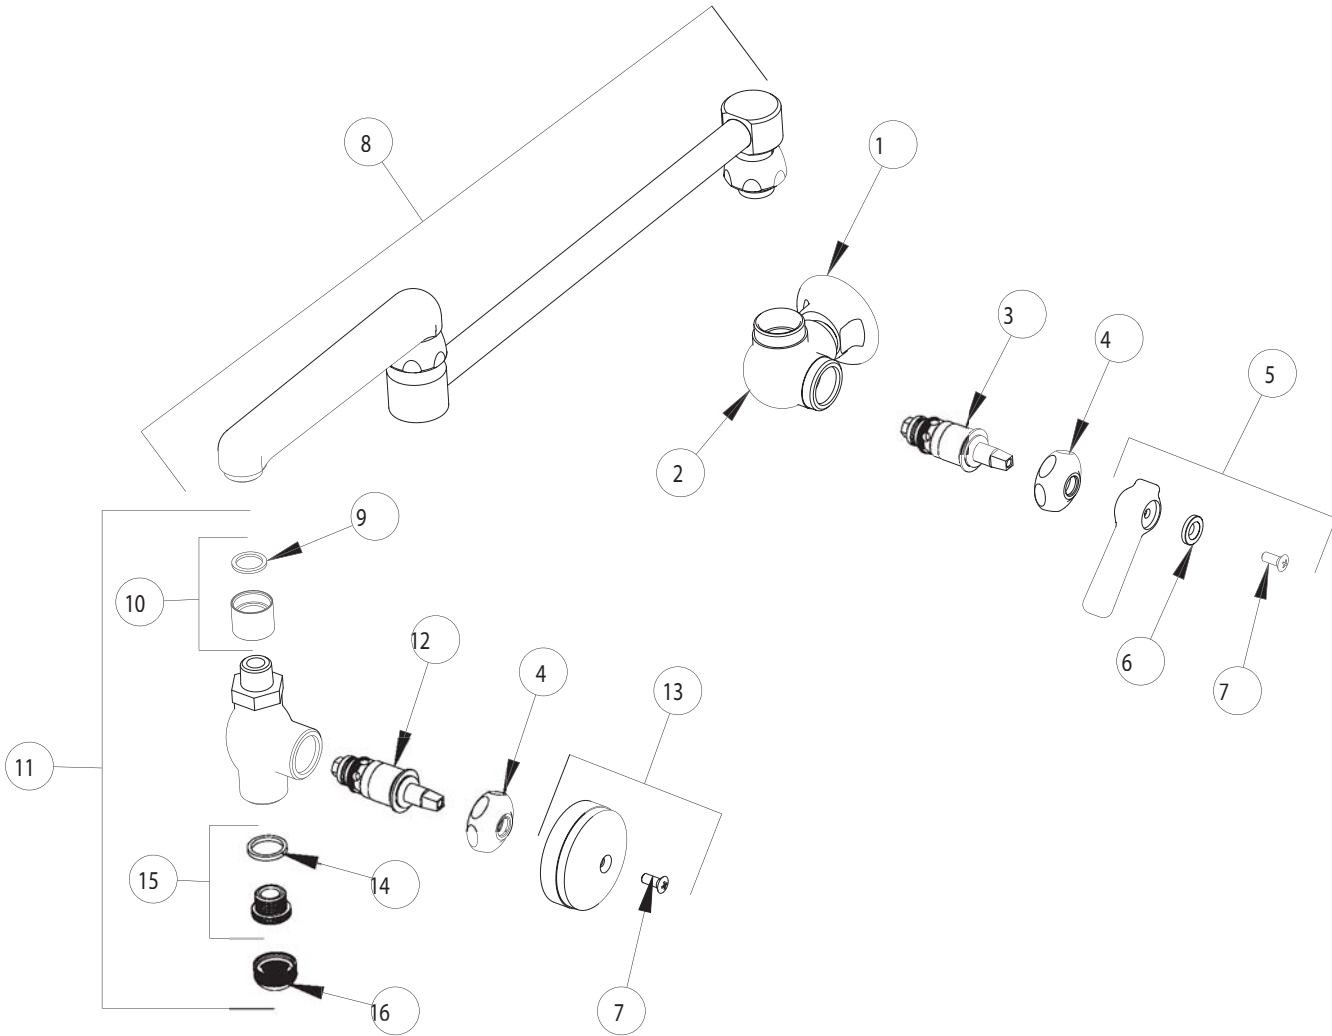

# PARTS LIST

BY: JAR  
CHK'D:

FINISH:  
DATE:

AS SPECIFIED  
6-7-01

515

ITEM NO.	PART NO.	DESCRIPTION	ITEM NO.	PART NO.	DESCRIPTION
1	-----	FLANGE (NOT SOLD SEPARATELY)	9	1-164	RUBBER WASHER
2	-----	VALVE BODY (NOT SOLD SEPARATELY)	10	K1	ADAPTER (INCLUDES WASHER)
3	1-099XT	QUATURN UNIT (RH)	11	E31	FOR PARTS SEE E31 OUTLET
4	1-214	CAP	12	1-100XT	QUATURN UNIT (LH)
5	369-COLD	COLD LEVER HANDLE ASSEMBLY	13	937-002	STEAM HANDLE (INCLUDES SCREW)
6	633-123	INDEX BUTTON (BLUE)	14	229-003	WASHER
7	420-010	SCREW	15	K2	ADAPTER (INCLUDES WASHER)
8	DJ18LESSE3	FOR PARTS SEE DJ18LESSE3	16	E1	OUTLET