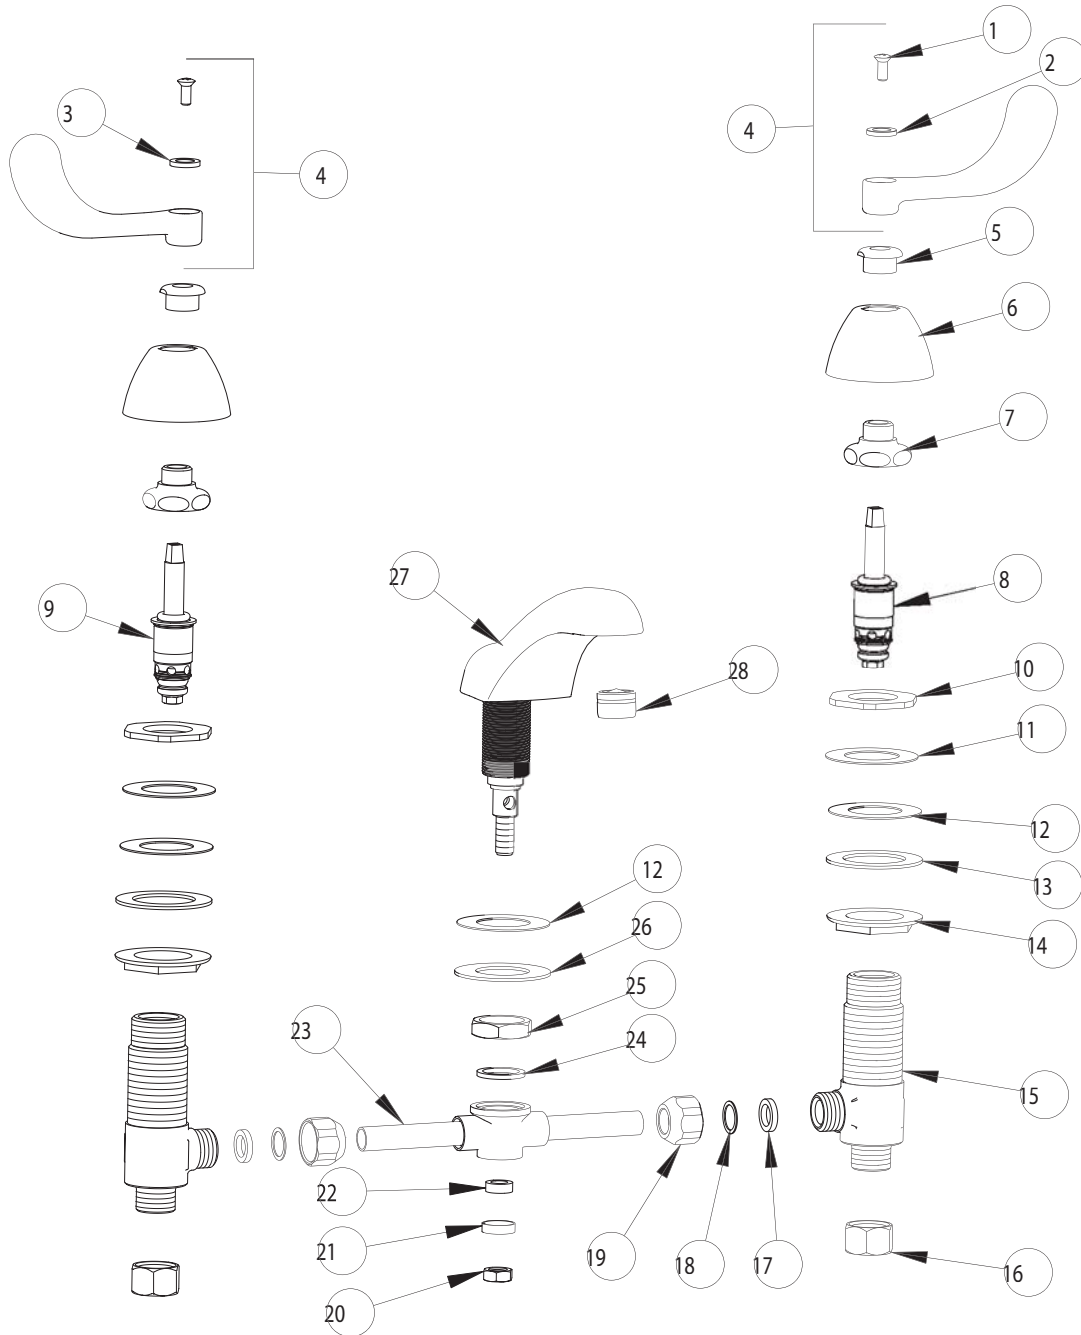

PARTS LIST

BY:

SID

CHICAGO
FAUCETS
Last As Long As The Building

FINISH:

AS SPECIFIED

CHK'D:

DATE:

08-21-02

404-317

ITEM NO.	PART NO.	DESCRIPTION	ITEM NO.	PART NO.	DESCRIPTION
1	420-010	SCREW	15	250-194	VALVE BODY
2	633-123	INDEX BUTTON (BLUE)	16	49-005	COUPLING NUT
3	633-023	INDEX BUTTON (RED)	17	200-010	RUBBER WASHER
4	317-PR	WRISTBLADE HANDLE ASSY.	18	250-027	BRASS WASHER
5	422-113	ESCUTCHEON NUT	19	49-031	COUPLING NUT
6	250-080	ESCUTCHEON	20	689-113	LOCKNUT
7	274-004	CAP NUT	21	250-187	RETAINER
8	377XTRH	RH QUATURN CARTRIDGE	22	1797-129	RUBBER WASHER
9	377XTLH	LH QUATURN CARTRIDGE	23	785-103K	TEE ASSEMBLY
10	308-003	LOCKNUT	24	250-200	GASKET
11	888-006	BRASS WASHER	25	250-054	LOCKNUT
12	739-056	RUBBER WASHER	26	50-014	STEEL WASHER
13	55-010	STEEL WASHER	27	401-301K	SPOUT ASSEMBLY
14	250-004	LOCKNUT	28	E12	SOFTFLOW OUTLET