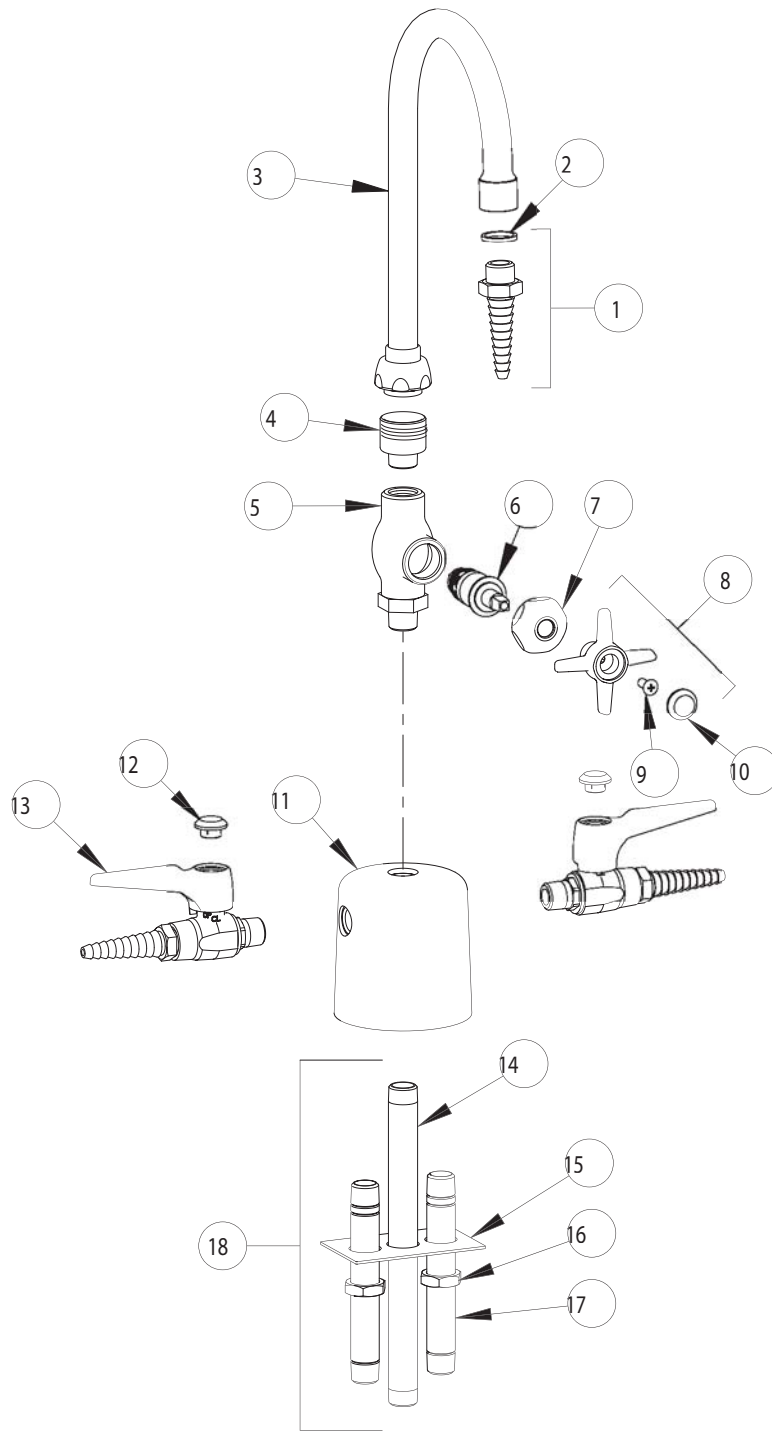

PARTS LIST

BY: JAR
CHK'D:

FINISH:
DATE:

AS SPECIFIED
9-18-01

1301

ITEM NO.	PART NO.	DESCRIPTION	ITEM NO.	PART NO.	DESCRIPTION
1	E7	LAB NOZZLE OUTLET	10	216-178	'CW' INDEX BUTTON
2	229-003	WASHER	11	1301-SB	TURRET
3	GN2B	FOR PARTS SEE GN2B	12	216-328	'GAS' INDEX BUTTON
4	225-005	ADAPTER	13	909-LESS216-28	BALL VALVE
5	-----	VALVE BODY (NOT SOLD SEPARATELY)	14	686-025	NIPPLE
6	217XTLH	SLO-COMPRESSION UNIT (LH)	15	1301-003	STEEL PLATE
7	1-214	CAP	16	1301-002	LOCKNUT
8	204-CW	4-ARM HANDLE ASSEMBLY	17	957-003	MALE THREAD SHANK
9	420-010	SCREW	18	1301-SB1K	SHANK ASSEMBLY