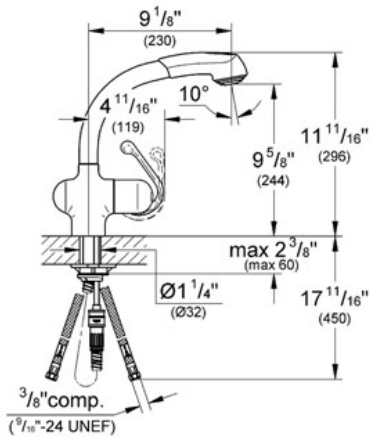

ZEDRA
Single-lever sink mixer 1/2"
MODEL # 33759

Pure Freude an Wasser

GROHE America, Inc | 200 North Gary Avenue, Suite G, Roselle, IL 60172
Phone: +1 (800) 444-7643 | Fax: +1 (800) 225-2778 | us-customerservice@grohe.com

Product Description:
Single-lever sink mixer 1/2"

Standard Specification:

- GROHE SilkMove® ceramic cartridge
- GROHE RealSteel® Stainless Steel Construction produced from 304 stainless steel
- GROHE EcoJoy® technology for less water and perfect flow
- SpeedClean anti-lime system
- Dual Spray Pull-Out
- Single hole installation
- Solid stainless steel body
- 360° swivel spout
- Diverter: aerator/shower jet
- Stainless steel flexible connection hoses
- Quick installation system
- Double check valve
- Integrated flow regulating valve
- Single Lever Handle
- Variable Handle Positioning
- Spout Reach 9 1/8"
- Coordinated Ladylux Pro Design
- Max Flow Rate 1.5 gpm (5.7 L/min)