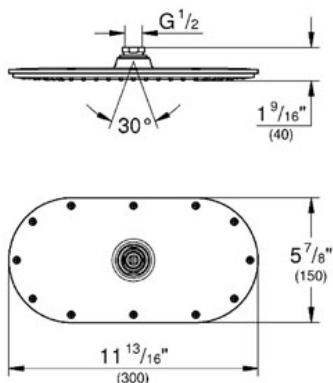

Product Description:

Head shower 1 spray

Standard Specification:

- 11 13/16" x 5 7/8"
- Metal
- Rain spray
- Ball joint with turning angle ± 15°
- **GROHE DreamSpray®** perfect spray pattern
- 1/2" Connection thread
- Max Flow Rate 2.5 gpm at 80 psi (9.5 L/min)
- **SpeedClean** anti-lime system
- **GROHE StarLight®** finish
- **GROHE EcoJoy®** 2.4 g flow limiter