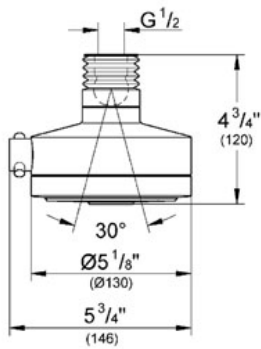

Product Description: Head shower 4 sprays

Standard Specification:

- GROHE StarLight® finish
- GROHE DreamSpray® perfect spray pattern
- GROHE EcoJoy® technology for less water and perfect flow
- SpeedClean anti-lime system
- Inner WaterGuide for a longer life
- Normal, Rain, Champagne spray, Champagne spray Deluxe
- Max FLow Rate 2.5 gpm