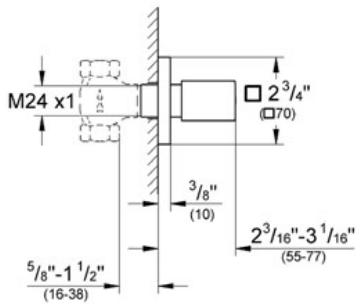

EUROCUBE
Volume Control Trim
MODEL # 19910

Pure Freude an Wasser

GROHE America, Inc | 200 North Gary Avenue, Suite G, Roselle, IL 60172
Phone: +1 (800) 444-7643 | Fax: +1 (800) 225-2778 | us-customerservice@grohe.com

Product Description:
Volume Control Trim

Standard Specification:

- GROHE StarLight® finish
- Grip metal handle
- 3/4" - 3 1/8"
- For use with Rough-In Valve 29 273 or 29 274

Applicable Codes & Standards: