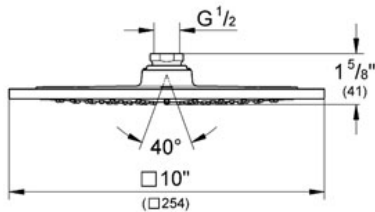

Product Description:

Head shower 1 spray

Standard Specification:

- GROHE StarLight® finish
- GROHE DreamSpray® perfect spray pattern
- SpeedClean anti-lime system
- Suitable for instantaneous heater
- Metal
- GROHE EcoJoy® 2.0g flow limiter
- 10" x 10"
- Rain spray
- Rotating ball joint $\pm 20^\circ$
- 1/2" Connection thread
- Max Flow Rate 2.5 gpm at 80 psi (9.5 L/min)