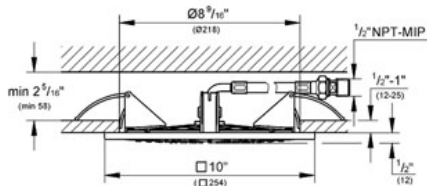

Product Description: Ceiling Shower Head

Standard Specification:

- GROHE StarLight® finish
- GROHE DreamSpray® perfect spray pattern
- SpeedClean anti-lime system
- 10" x 10"
- Rain spray
- 1/2" NPT Female thread
- GROHE EcoJoy® 2.0g flow limiter
- Suitable for instantaneous heater
- Max Flow Rate 2.0 gpm (7.6 L/min)