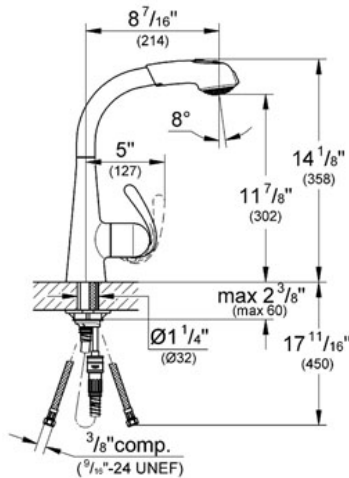

LADYLUX3 PLUS

Single-lever sink mixer 1/2"

MODEL # 33893

Pure Freude an Wasser

GROHE America, Inc | 200 North Gary Avenue, Suite G, Roselle, IL 60172
 Phone: +1 (800) 444-7643 | Fax: +1 (800) 225-2778 | us-customerservice@grohe.com

Product Description:

Single-lever sink mixer 1/2"

Standard Specification:

- GROHE EcoJoy® technology for less water and perfect flow
- GROHE SilkMove® ceramic cartridge
- GROHE StarLight® finish
- GROHE SuperSteel Infinity Finish™
- GROHE RealSteel® Stainless Steel Construction produced from 304 stainless steel
- Single hole installation
- Swivel Spout
- Adjustable flow rate limiter
- Integrated extactable pull out handspray
- Automatic returning
- Integrated non-return valve
- Diverter: aerator/shower jet
- Automatic return to aerator
- Stainless Steel Braided Flexible Supplies
- Quick installation system
- SpeedClean anti-lime system
- Protected against backflow
- Max Flow Rate 1.5 gpm (5.7 L/min)