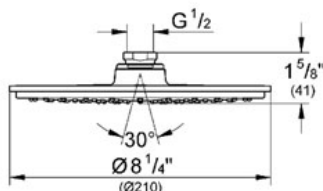

**Product Description:**

**Head shower 1 spray**

**Standard Specification:**

- GROHE StarLight® finish
- GROHE DreamSpray® perfect flow
- SpeedClean anti-lime system
- Diameter Ø 8 1/4"
- With ball joint
- Rotation angle ± 15°
- 120 spray nozzles
- Spray pattern: Rain starting at 7 psi flow pressure
- Flow restrictor - 2.0 gpm at 80psi
- 1/2" Connection thread

**Applicable Codes & Standards:**

- Energy Policy Act of 1992
- ASME A112.18.1/CSA B125.1
- EPA WaterSense®
- CalGreen

**Color:**

- 27814 000 chrome
- 27814 BE0 Sterling inf
- 27814 EN0 Brushed Nickel